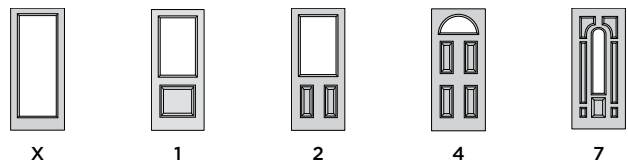

NUMBER OF VISIBLE PANELS

Sample selection of door panels shown