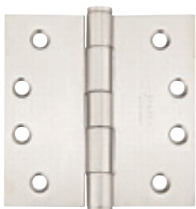

Half Surface Hinges

Pivot Hinges

Parliament Hinges

Invisible Concealed Hinges

Stainless Steel Hinges

Standard

Ball Bearing

Non-Removable Pin (NRP)

Steel Hinges

Standard

Ball Bearing

Non-Removable Pin (NRP)

Heavy Duty

Ball Tips

Bath Hardware that makes any bathroom easy to design.

Top Notch has a large selection of coordinated design and style collections of bath hardware accessories in a variety of finish and size options.