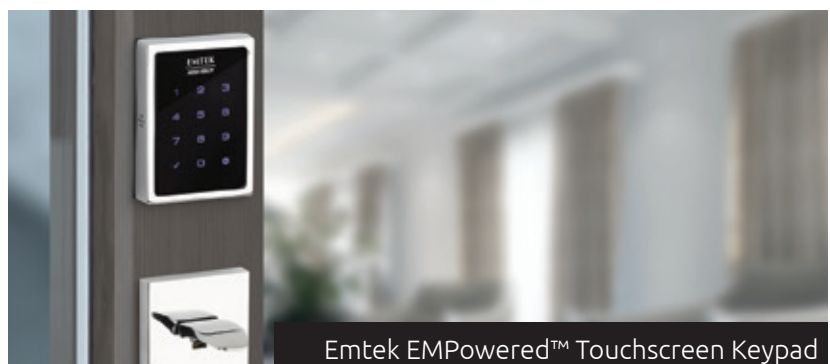

For a full list of integration partners, visit www.Emtek.com

Features for All Emtek Products Above

- 6-9 Month Battery Life
- 2-Year Electronic Warranty
- Lifetime Limited Mechanical Warranty
- Finish Warranty Varies By Finish

Emtek EMPowered™ Touchscreen Keypad