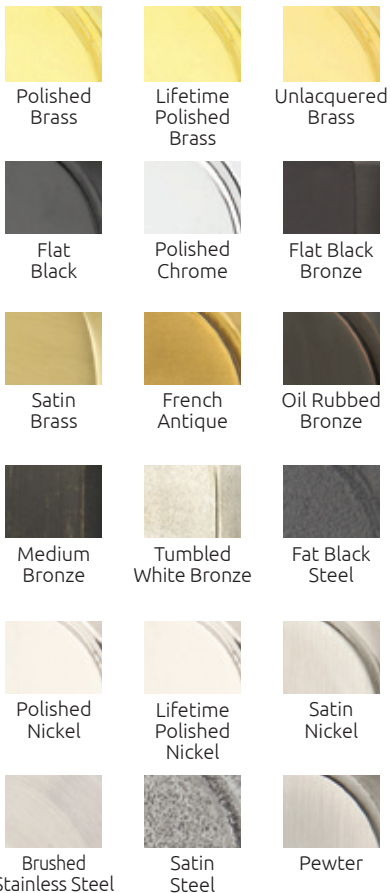

A wide range of products available in traditional, contemporary, and rustic styles.

Products available in many finishes including distressed, hand-relieved, living, and traditional.

Product portfolios include solid brass, sandcast bronze, porcelain, crystal, stainless steel, wrought steel, and many more.

Screen Door Locks

Parts & Options

Finishes

Saratoga Sectional

Orion Full Escutcheon

Wilshire 3/4 Escutcheon

Modern One-Point

Medium Bronze Sideplate Lockset