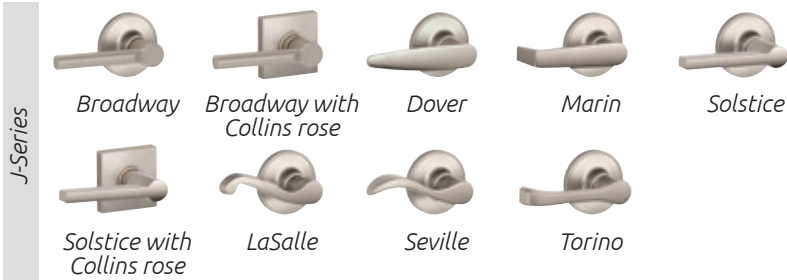

- F-Series
- J-Series

Knobs

- F-Series
- J-Series

Deadbolts

- B-Series
- J-Series

Decorative Roses

- F-Series

Finishes

Handlesets

- Molten Bronze Collection
- Elegance Collection
- Traditionale Collection
- Premiere Essentials
- Transitional Series

Colonial Traditionale

Lexington Traditionale

Woodward Elegance

Wiltshire Molten Bronze