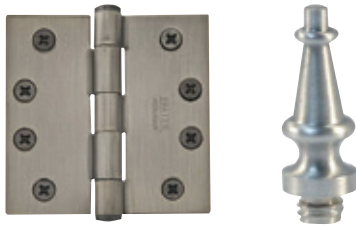

Shutter Bars

Window Locks

Casement Fasteners

Window Sash Locks

Cabinet Locks

Sliding Door & Window Pins

Hang your business high with our wide hinge product offering.

Top Notch offers a full portfolio of specialty and standard hinges in a variety of sizes and finishes. Our hinge inventory includes individual box pack and bulk pack options. If you need premium solid brass hinges or economical steel hinges, Top Notch is your source!

Solid Brass Hinges & Finials

- Standard

Stainless Steel Hinges

- Standard
- Ball Bearing
- Non-Removable Pin (NRP)

Steel Hinges

- Standard
- Ball Bearing
- Non-Removable Pin (NRP)
- Heavy Duty
- Ball Tips

Solid Brass Specialty Hinges

BALDWIN
baldwinhardware.com

DELTA**NA**
deltana.net

EMTEK[®]
emtek.com

HAGER[®]
COMPANIES
hagerco.com

IVES[®]
us.allegion.com

Pamex[®]
pamexinc.com

Solid Brass Hinges & Finials

Standard Solid Brass Hinges & Finials

Half Surface Hinges

Pivot Hinges

Parliament Hinges

Invisible Concealed Hinges

Stainless Steel Hinges

Standard

Ball Bearing

Non-Removable Pin (NRP)