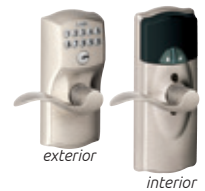

schlage.com

WiFi Keyless Entry

- Connect directly to your existing WiFi router and smartphone
- No third-party hub, panel or subscription service required
- Schlage Home app allows remote monitoring and control
- Works with Key by Amazon and Ring Video Doorbell
- **Encode (BE489) Touchscreen Deadbolt**

Encode (BE489)
Touchscreen Deadbolt

Encode (BE489)
Touchscreen Deadbolt

Encode (BE489)
Touchscreen Deadbolt

Only available as a Bundle (Handleset or Combo Pack)

Z-Wave Plus Keyless Entry

- Control the lock from anywhere using a smart phone, tablet, or internet-connected device through a smart home hub
- **Schlage Connect (BE468) Touchscreen Deadbolt**
- **BE469 Touchscreen Deadbolt**
- **FE599 Push-Button Lever**

Schlage Connect (BE468)
Touchscreen Deadbolt

BE469
Touchscreen Deadbolt

FE599
Push-Button Lever

Bluetooth Keyless Entry

- Works with a smart phone via Bluetooth®
- Use the Schlage App to update the lock to the latest features
- Pair with Schlage Sense WiFi Adapter to connect your lock
- **Schlage Sense (BE479) Touchscreen Deadbolt**