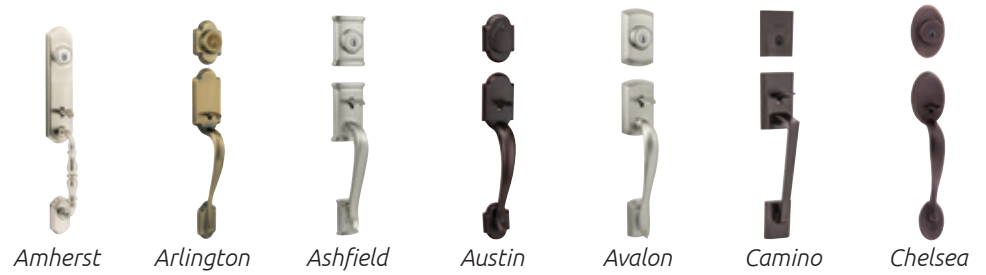

Wando
YE Series

Athens
YE Series

Sinclair
YE Series

Waycross
YE Series

Single Cylinder Round
YE Series

Single Cylinder Square
YE Series

Pocket Door Lock
Privacy

Pocket Door Lock
Passage

Kwikset Signature Series

kwikset.com

Handlesets

- Signature Series

Levers

- Signature Series

Knobs

- Signature Series

Deadbolts

- Signature Series

Finishes

Kwikset

kwikset.com

Handlesets

- Kwikset Series

Levers

- Kwikset Series

Knobs

- Kwikset Series

Deadbolts

- Kwikset Series

Interconnect Knobs & Levers

- Kwikset Series Interconnect

Key Control Deadbolt