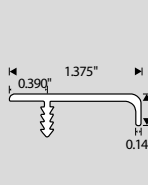

6

REF. NO.	COLOR FINISH	MATERIAL DESCRIPTION	PANEL THICKNESS	OVERALL DIMENSION (L) METRIC	OVERALL DIMENSION (L) IMPERIAL
1	320112 10, 170	Aluminum	5/8" (16mm)	3657mm	12'
	320212 10	Aluminum	3/4" (19mm)	3657mm	12'
2	320012 10, 170	Aluminum	5/8" (16mm)	3657mm	12'
	319912 10, 170	Aluminum	3/4" (19mm)	3657mm	12'
3	415212 10	Aluminum	3/4" (19mm) to 13/16" (21mm)	3657mm	12'
4	314912 10	Aluminum	3/4" (19mm)	3657mm	12'
5	318812 10, 140, 170	Aluminum	5/8" (16mm)	3657mm	12'
	318912 10, 140, 170	Aluminum	3/4" (19mm)	3657mm	12'
6	329112 10, 140, 170	Aluminum	3/4" (19mm)	3657mm	12'
7	318712 10, 170	Aluminum	3/4" (19mm)	3657mm	12'

REF. NO.	COLOR FINISH	MATERIAL DESCRIPTION	PANEL THICKNESS	OVERALL DIMENSION (L) METRIC	OVERALL DIMENSION (L) IMPERIAL
8	329012 10, 170	Aluminum	5/8" (16mm)	3657mm	12'
9	318112 10	Aluminum	5/8" (16mm)	3657mm	12'
	318108 10	Aluminum	5/8" (16mm)	2438mm	8'
10	317912 10	Aluminum	3/4" (19mm)	3657mm	12'
	DP46LBL	Aluminum	3/4" (19mm)	1828mm	6'
11	318312 10, 140	Aluminum	3/4" (19mm)	3657mm	12'
	318308 10	Aluminum	3/4" (19mm)	2438mm	8'
12	318412 10	Aluminum	5/8" (16mm)	3657mm	12'
	318408 10	Aluminum	5/8" (16mm)	2438mm	8'
13	318612 10, 170	Aluminum	5/8" (16mm) to 3/4" (19mm)	3657mm	12'
	318608 10, 170	Aluminum	5/8" (16mm) to 3/4" (19mm)	2438mm	8'
14	70064615 160, 170, 900	Aluminum	3/4" (19mm)	381mm	15"
	70064630 160, 170, 900	Aluminum	3/4" (19mm)	762mm	30"
	70064696 160, 170, 900	Aluminum	3/4" (19mm)	2438mm	96"