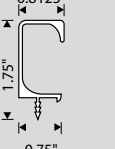

11

REF. NO.	COLOR FINISH	MATERIAL DESCRIPTION	PANEL THICKNESS	OVERALL DIMENSION (L) METRIC	OVERALL DIMENSION (L) IMPERIAL
1	320112 10, 170	Aluminum	5/8" (16mm)	3657mm	12'
	320212 10	Aluminum	3/4" (19mm)	3657mm	12'
2	320012 10, 170	Aluminum	5/8" (16mm)	3657mm	12'
	319912 10, 170	Aluminum	3/4" (19mm)	3657mm	12'
3	415212 10	Aluminum	3/4" (19mm) to 13/16" (21mm)	3657mm	12'
4	314912 10	Aluminum	3/4" (19mm)	3657mm	12'
5	318812 10, 140, 170	Aluminum	5/8" (16mm)	3657mm	12'
	318912 10, 140, 170	Aluminum	3/4" (19mm)	3657mm	12'
6	329112 10, 140, 170	Aluminum	3/4" (19mm)	3657mm	12'
7	318712 10, 170	Aluminum	3/4" (19mm)	3657mm	12'

REF. NO.	COLOR FINISH	MATERIAL DESCRIPTION	PANEL THICKNESS	OVERALL DIMENSION (L) METRIC	OVERALL DIMENSION (L) IMPERIAL
8	329012 10, 170	Aluminum	5/8" (16mm)	3657mm	12'
9	318112 10	Aluminum	5/8" (16mm)	3657mm	12'
	318108 10	Aluminum	5/8" (16mm)	2438mm	8'
10	317912 10	Aluminum	3/4" (19mm)	3657mm	12'
	DP46LBL	Aluminum	3/4" (19mm)	1828mm	6'
11	318312 10, 140	Aluminum	3/4" (19mm)	3657mm	12'
	318308 10	Aluminum	3/4" (19mm)	2438mm	8'
12	318412 10	Aluminum	5/8" (16mm)	3657mm	12'
	318408 10	Aluminum	5/8" (16mm)	2438mm	8'
13	318612 10, 170	Aluminum	5/8" (16mm) to 3/4" (19mm)	3657mm	12'
	318608 10, 170	Aluminum	5/8" (16mm) to 3/4" (19mm)	2438mm	8'
14	70064615 160, 170, 900	Aluminum	3/4" (19mm)	381mm	15"
	70064630 160, 170, 900	Aluminum	3/4" (19mm)	762mm	30"
	70064696 160, 170, 900	Aluminum	3/4" (19mm)	2438mm	96"