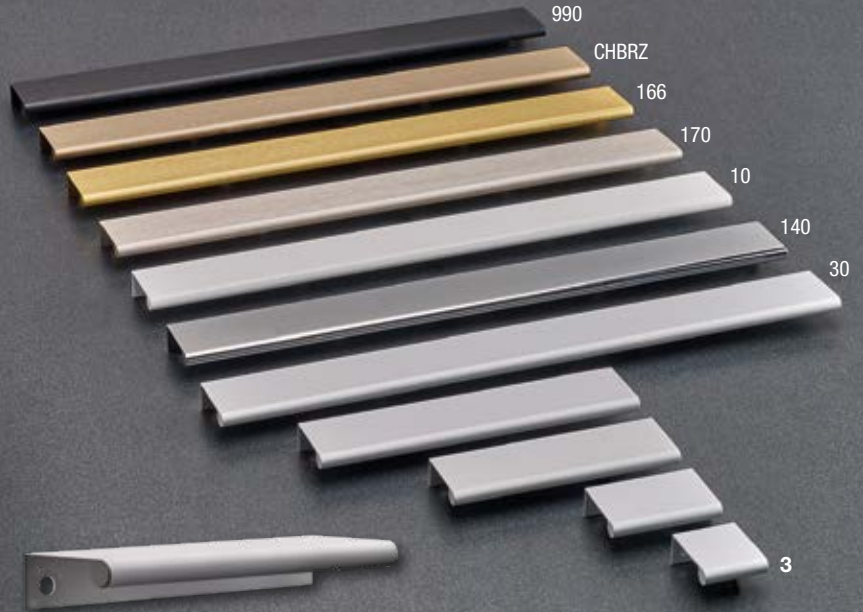

*Handle which complies with Americans with Disabilities Act (ADA) requirements.