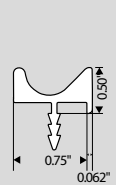

7

REF. NO.	COLOR FINISH	MATERIAL DESCRIPTION	PANEL THICKNESS	OVERALL DIMENSION (L) METRIC	OVERALL DIMENSION (L) IMPERIAL
1	320112 10, 170	Aluminum	5/8" (16mm)	3657mm	12'
	320212 10	Aluminum	3/4" (19mm)	3657mm	12'
2	320012 10, 170	Aluminum	5/8" (16mm)	3657mm	12'
	319912 10, 170	Aluminum	3/4" (19mm)	3657mm	12'
3	415212 10	Aluminum	3/4" (19mm) to 13/16" (21mm)	3657mm	12'
4	314912 10	Aluminum	3/4" (19mm)	3657mm	12'
5	318812 10, 140, 170	Aluminum	5/8" (16mm)	3657mm	12'
	318912 10, 140, 170	Aluminum	3/4" (19mm)	3657mm	12'
6	329112 10, 140, 170	Aluminum	3/4" (19mm)	3657mm	12'
7	318712 10, 170	Aluminum	3/4" (19mm)	3657mm	12'

REF. NO.	COLOR FINISH	MATERIAL DESCRIPTION	PANEL THICKNESS	OVERALL DIMENSION (L) METRIC	OVERALL DIMENSION (L) IMPERIAL
8	329012 10, 170	Aluminum	5/8" (16mm)	3657mm	12'
9	318112 10	Aluminum	5/8" (16mm)	3657mm	12'
	318108 10	Aluminum	5/8" (16mm)	2438mm	8'
10	317912 10	Aluminum	3/4" (19mm)	3657mm	12'
	DP46LBL	Aluminum	3/4" (19mm)	1828mm	6'
11	318312 10, 140	Aluminum	3/4" (19mm)	3657mm	12'
	318308 10	Aluminum	3/4" (19mm)	2438mm	8'
12	318412 10	Aluminum	5/8" (16mm)	3657mm	12'
	318408 10	Aluminum	5/8" (16mm)	2438mm	8'
13	318612 10, 170	Aluminum	5/8" (16mm) to 3/4" (19mm)	3657mm	12'
	318608 10, 170	Aluminum	5/8" (16mm) to 3/4" (19mm)	2438mm	8'
14	70064615 160, 170, 900	Aluminum	3/4" (19mm)	381mm	15"
	70064630 160, 170, 900	Aluminum	3/4" (19mm)	762mm	30"
	70064696 160, 170, 900	Aluminum	3/4" (19mm)	2438mm	96"