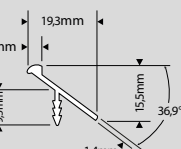

14

REF. NO.	COLOR FINISH	MATERIAL DESCRIPTION	PANEL THICKNESS	OVERALL DIMENSION (L) METRIC	OVERALL DIMENSION (L) IMPERIAL
1	320112 10, 170	Aluminum	5/8" (16mm)	3657mm	12'
	320212 10	Aluminum	3/4" (19mm)	3657mm	12'
2	320012 10, 170	Aluminum	5/8" (16mm)	3657mm	12'
	319912 10, 170	Aluminum	3/4" (19mm)	3657mm	12'
3	415212 10	Aluminum	3/4" (19mm) to 13/16" (21mm)	3657mm	12'
4	314912 10	Aluminum	3/4" (19mm)	3657mm	12'
5	318812 10, 140, 170	Aluminum	5/8" (16mm)	3657mm	12'
	318912 10, 140, 170	Aluminum	3/4" (19mm)	3657mm	12'
6	329112 10, 140, 170	Aluminum	3/4" (19mm)	3657mm	12'
7	318712 10, 170	Aluminum	3/4" (19mm)	3657mm	12'

REF. NO.	COLOR FINISH	MATERIAL DESCRIPTION	PANEL THICKNESS	OVERALL DIMENSION (L) METRIC	OVERALL DIMENSION (L) IMPERIAL
8	329012 10, 170	Aluminum	5/8" (16mm)	3657mm	12'
9	318112 10	Aluminum	5/8" (16mm)	3657mm	12'
	318108 10	Aluminum	5/8" (16mm)	2438mm	8'
10	317912 10	Aluminum	3/4" (19mm)	3657mm	12'
	DP46LBL	Aluminum	3/4" (19mm)	1828mm	6'
11	318312 10, 140	Aluminum	3/4" (19mm)	3657mm	12'
	318308 10	Aluminum	3/4" (19mm)	2438mm	8'
12	318412 10	Aluminum	5/8" (16mm)	3657mm	12'
	318408 10	Aluminum	5/8" (16mm)	2438mm	8'
13	318612 10, 170	Aluminum	5/8" (16mm) to 3/4" (19mm)	3657mm	12'
	318608 10, 170	Aluminum	5/8" (16mm) to 3/4" (19mm)	2438mm	8'
14	70064615 160, 170, 900	Aluminum	3/4" (19mm)	381mm	15"
	70064630 160, 170, 900	Aluminum	3/4" (19mm)	762mm	30"
	70064696 160, 170, 900	Aluminum	3/4" (19mm)	2438mm	96"