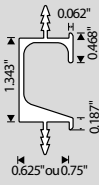

1

REF. NO.	COLOR FINISH	MATERIAL DESCRIPTION	PANEL THICKNESS	OVERALL DIMENSION (L) METRIC	OVERALL DIMENSION (L) IMPERIAL
1	320112 10, 170	Aluminum	5/8" (16mm)	3657mm	12'
	320212 10	Aluminum	3/4" (19mm)	3657mm	12'
2	320012 10, 170	Aluminum	5/8" (16mm)	3657mm	12'
	319912 10, 170	Aluminum	3/4" (19mm)	3657mm	12'
3	415212 10	Aluminum	3/4" (19mm) to 13/16" (21mm)	3657mm	12'
4	314912 10	Aluminum	3/4" (19mm)	3657mm	12'
5	318812 10, 140, 170	Aluminum	5/8" (16mm)	3657mm	12'
	318912 10, 140, 170	Aluminum	3/4" (19mm)	3657mm	12'
6	329112 10, 140, 170	Aluminum	3/4" (19mm)	3657mm	12'
7	318712 10, 170	Aluminum	3/4" (19mm)	3657mm	12'

REF. NO.	COLOR FINISH	MATERIAL DESCRIPTION	PANEL THICKNESS	OVERALL DIMENSION (L) METRIC	OVERALL DIMENSION (L) IMPERIAL
8	329012 10, 170	Aluminum	5/8" (16mm)	3657mm	12'
9	318112 10	Aluminum	5/8" (16mm)	3657mm	12'
	318108 10	Aluminum	5/8" (16mm)	2438mm	8'
10	317912 10	Aluminum	3/4" (19mm)	3657mm	12'
	DP46LBL	Aluminum	3/4" (19mm)	1828mm	6'
11	318312 10, 140	Aluminum	3/4" (19mm)	3657mm	12'
	318308 10	Aluminum	3/4" (19mm)	2438mm	8'
12	318412 10	Aluminum	5/8" (16mm)	3657mm	12'
	318408 10	Aluminum	5/8" (16mm)	2438mm	8'
13	318612 10, 170	Aluminum	5/8" (16mm) to 3/4" (19mm)	3657mm	12'
	318608 10, 170	Aluminum	5/8" (16mm) to 3/4" (19mm)	2438mm	8'
14	70064615 160, 170, 900	Aluminum	3/4" (19mm)	381mm	15"
	70064630 160, 170, 900	Aluminum	3/4" (19mm)	762mm	30"
	70064696 160, 170, 900	Aluminum	3/4" (19mm)	2438mm	96"