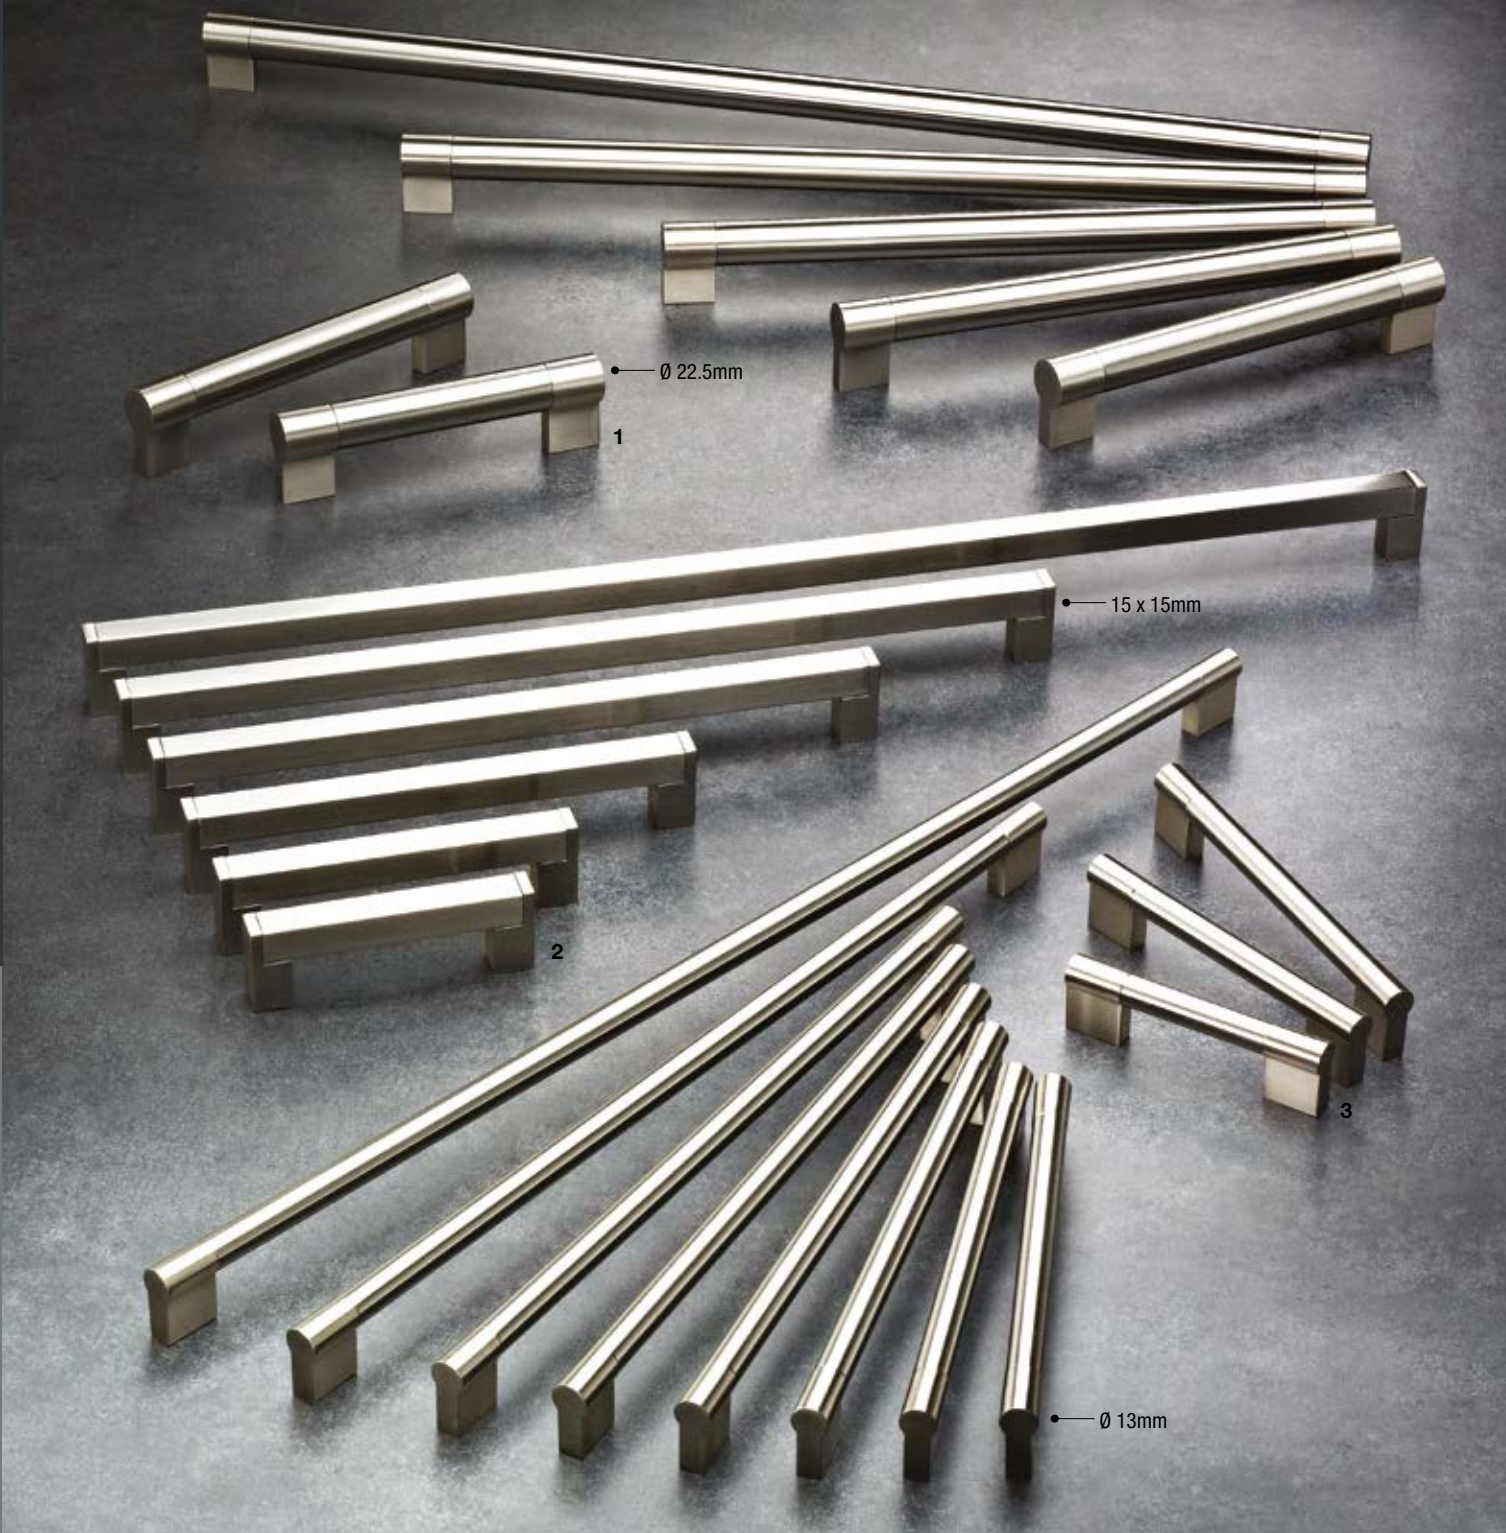

REF. NO.	COLOR FINISH	MATERIAL DESCRIPTION	DIMENSION C.C. / Ø	OVERALL DIMENSION (L x P) METRIC	OVERALL DIMENSION (L x P) IMPERIAL	SCREW NAIL	
1	BP500128	195 Stainless and metal	128mm c.c.	153 x 43mm	6" x 1 11/16"	8/32	
	BP500160	195 Stainless and metal	160mm c.c.	185 x 43mm	7 1/4" x 1 11/16"	8/32	
	BP500192	195 Stainless and metal	192mm c.c.	217 x 43mm	8 1/2" x 1 11/16"	8/32	
	BP500256	195 Stainless and metal	256mm c.c.	281 x 43mm	11 1/16" x 1 11/16"	8/32	
	BP500320	195 Stainless and metal	320mm c.c.	333 x 32mm	13 1/16" x 1 1/4"	8/32	
	BP500448	195 Stainless and metal	448mm c.c.	461 x 32mm	18 1/8" x 1 1/4"	8/32	
	BP500576	195 Stainless and metal	576mm c.c.	589 x 32mm	23 3/16" x 1 1/4"	8/32	
	2	BP52096	195 Stainless and metal	96mm c.c.	113 x 38mm	4 7/16" x 1 1/2"	8/32
BP520128		195 Stainless and metal	128mm c.c.	145 x 38mm	5 11/16" x 1 1/2"	8/32	
BP520192		195 Stainless and metal	192mm c.c.	209 x 38mm	8 3/16" x 1 1/2"	8/32	
BP520288		195 Stainless and metal	288mm c.c.	305 x 38mm	12" x 1 1/2"	8/32	
BP520384		195 Stainless and metal	384mm c.c.	401 x 38mm	15 3/4" x 1 1/2"	8/32	
BP520576		195 Stainless and metal	576mm c.c.	593 x 38mm	23 5/16" x 1 1/2"	8/32	

REF. NO.	COLOR FINISH	MATERIAL DESCRIPTION	DIMENSION C.C. / Ø	OVERALL DIMENSION (L x P) METRIC	OVERALL DIMENSION (L x P) IMPERIAL	SCREW NAIL
3	BP52796	195 Stainless and metal	96mm c.c.	109 x 32mm	4 1/4" x 1 1/4"	8/32
	BP527128	195 Stainless and metal	128mm c.c.	141 x 32mm	5 9/16" x 1 1/4"	8/32
	BP527160	195 Stainless and metal	160mm c.c.	173 x 32mm	6 13/16" x 1 1/4"	8/32
	BP527180	195 Stainless and metal	180mm .c.c.	193 x 32mm	7 9/16" x 1 1/4"	8/32
	BP527192	195 Stainless and metal	192mm c.c.	205 x 32mm	8 1/16" x 1 1/4"	8/32
	BP527224	195 Stainless and metal	224mm c.c.	237 x 32mm	9 5/16" x 1 1/4"	8/32
	BP527256	195 Stainless and metal	256mm c.c.	269 x 32mm	10 9/16" x 1 1/4"	8/32
	BP527288	195 Stainless and metal	288mm c.c.	301 x 32mm	11 13/16" x 1 1/4"	8/32
	BP527320	195 Stainless and metal	320mm c.c.	333 x 32mm	13 1/16" x 1 1/4"	8/32
	BP527416	195 Stainless and metal	416mm c.c.	429 x 32mm	16 7/8" x 1 1/4"	8/32
	BP527576	195 Stainless and metal	576mm c.c.	589 x 32mm	23 3/16" x 1 1/4"	8/32