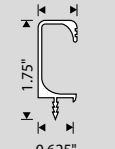

12

REF. NO.	COLOR FINISH	MATERIAL DESCRIPTION	PANEL THICKNESS	OVERALL DIMENSION (L) METRIC	OVERALL DIMENSION (L) IMPERIAL
1	320112 10, 170	Aluminum	5/8" (16mm)	3657mm	12'
	320212 10	Aluminum	3/4" (19mm)	3657mm	12'
2	320012 10, 170	Aluminum	5/8" (16mm)	3657mm	12'
	319912 10, 170	Aluminum	3/4" (19mm)	3657mm	12'
3	415212 10	Aluminum	3/4" (19mm) to 13/16" (21mm)	3657mm	12'
4	314912 10	Aluminum	3/4" (19mm)	3657mm	12'
5	318812 10, 140, 170	Aluminum	5/8" (16mm)	3657mm	12'
	318912 10, 140, 170	Aluminum	3/4" (19mm)	3657mm	12'
6	329112 10, 140, 170	Aluminum	3/4" (19mm)	3657mm	12'
7	318712 10, 170	Aluminum	3/4" (19mm)	3657mm	12'

REF. NO.	COLOR FINISH	MATERIAL DESCRIPTION	PANEL THICKNESS	OVERALL DIMENSION (L) METRIC	OVERALL DIMENSION (L) IMPERIAL
8	329012 10, 170	Aluminum	5/8" (16mm)	3657mm	12'
9	318112 10	Aluminum	5/8" (16mm)	3657mm	12'
	318108 10	Aluminum	5/8" (16mm)	2438mm	8'
10	317912 10	Aluminum	3/4" (19mm)	3657mm	12'
	DP46LBL	Aluminum	3/4" (19mm)	1828mm	6'
11	318312 10, 140	Aluminum	3/4" (19mm)	3657mm	12'
	318308 10	Aluminum	3/4" (19mm)	2438mm	8'
12	318412 10	Aluminum	5/8" (16mm)	3657mm	12'
	318408 10	Aluminum	5/8" (16mm)	2438mm	8'
13	318612 10, 170	Aluminum	5/8" (16mm) to 3/4" (19mm)	3657mm	12'
	318608 10, 170	Aluminum	5/8" (16mm) to 3/4" (19mm)	2438mm	8'
14	70064615 160, 170, 900	Aluminum	3/4" (19mm)	381mm	15"
	70064630 160, 170, 900	Aluminum	3/4" (19mm)	762mm	30"
	70064696 160, 170, 900	Aluminum	3/4" (19mm)	2438mm	96"