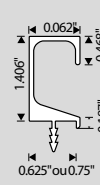

2

REF. NO.	COLOR FINISH	MATERIAL DESCRIPTION	PANEL THICKNESS	OVERALL DIMENSION (L) METRIC	OVERALL DIMENSION (L) IMPERIAL
1	320112 10, 170	Aluminum	5/8" (16mm)	3657mm	12'
	320212 10	Aluminum	3/4" (19mm)	3657mm	12'
2	320012 10, 170	Aluminum	5/8" (16mm)	3657mm	12'
	319912 10, 170	Aluminum	3/4" (19mm)	3657mm	12'
3	415212 10	Aluminum	3/4" (19mm) to 13/16" (21mm)	3657mm	12'
4	314912 10	Aluminum	3/4" (19mm)	3657mm	12'
5	318812 10, 140, 170	Aluminum	5/8" (16mm)	3657mm	12'
	318912 10, 140, 170	Aluminum	3/4" (19mm)	3657mm	12'
6	329112 10, 140, 170	Aluminum	3/4" (19mm)	3657mm	12'
7	318712 10, 170	Aluminum	3/4" (19mm)	3657mm	12'

REF. NO.	COLOR FINISH	MATERIAL DESCRIPTION	PANEL THICKNESS	OVERALL DIMENSION (L) METRIC	OVERALL DIMENSION (L) IMPERIAL
8	329012 10, 170	Aluminum	5/8" (16mm)	3657mm	12'
9	318112 10	Aluminum	5/8" (16mm)	3657mm	12'
	318108 10	Aluminum	5/8" (16mm)	2438mm	8'
10	317912 10	Aluminum	3/4" (19mm)	3657mm	12'
	DP46LBL	Aluminum	3/4" (19mm)	1828mm	6'
11	318312 10, 140	Aluminum	3/4" (19mm)	3657mm	12'
	318308 10	Aluminum	3/4" (19mm)	2438mm	8'
12	318412 10	Aluminum	5/8" (16mm)	3657mm	12'
	318408 10	Aluminum	5/8" (16mm)	2438mm	8'
13	318612 10, 170	Aluminum	5/8" (16mm) to 3/4" (19mm)	3657mm	12'
	318608 10, 170	Aluminum	5/8" (16mm) to 3/4" (19mm)	2438mm	8'
14	70064615 160, 170, 900	Aluminum	3/4" (19mm)	381mm	15"
	70064630 160, 170, 900	Aluminum	3/4" (19mm)	762mm	30"
	70064696 160, 170, 900	Aluminum	3/4" (19mm)	2438mm	96"