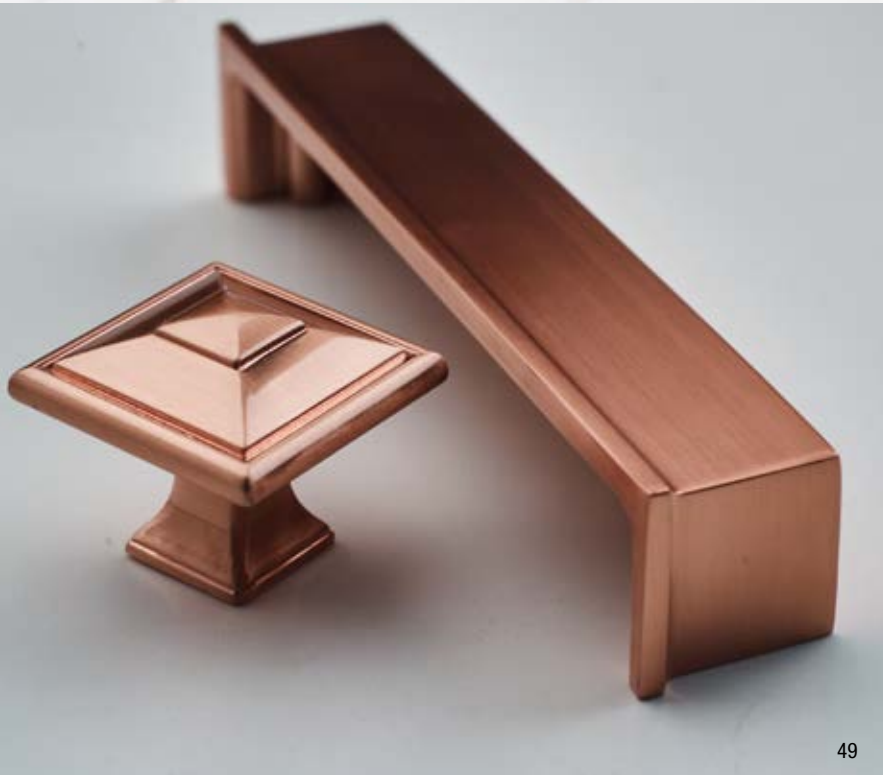

49

51

DISTINCTION

33

24

SELECTION