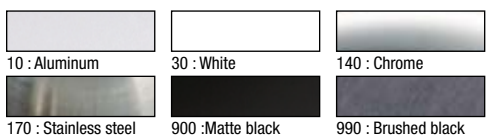

COLOR / FINISH

10 : Aluminum

30 : White

140 : Chrome

170 : Stainless steel

900 : Matte black

990 : Brushed black

Assembly accessories for C- and L-shape profiles