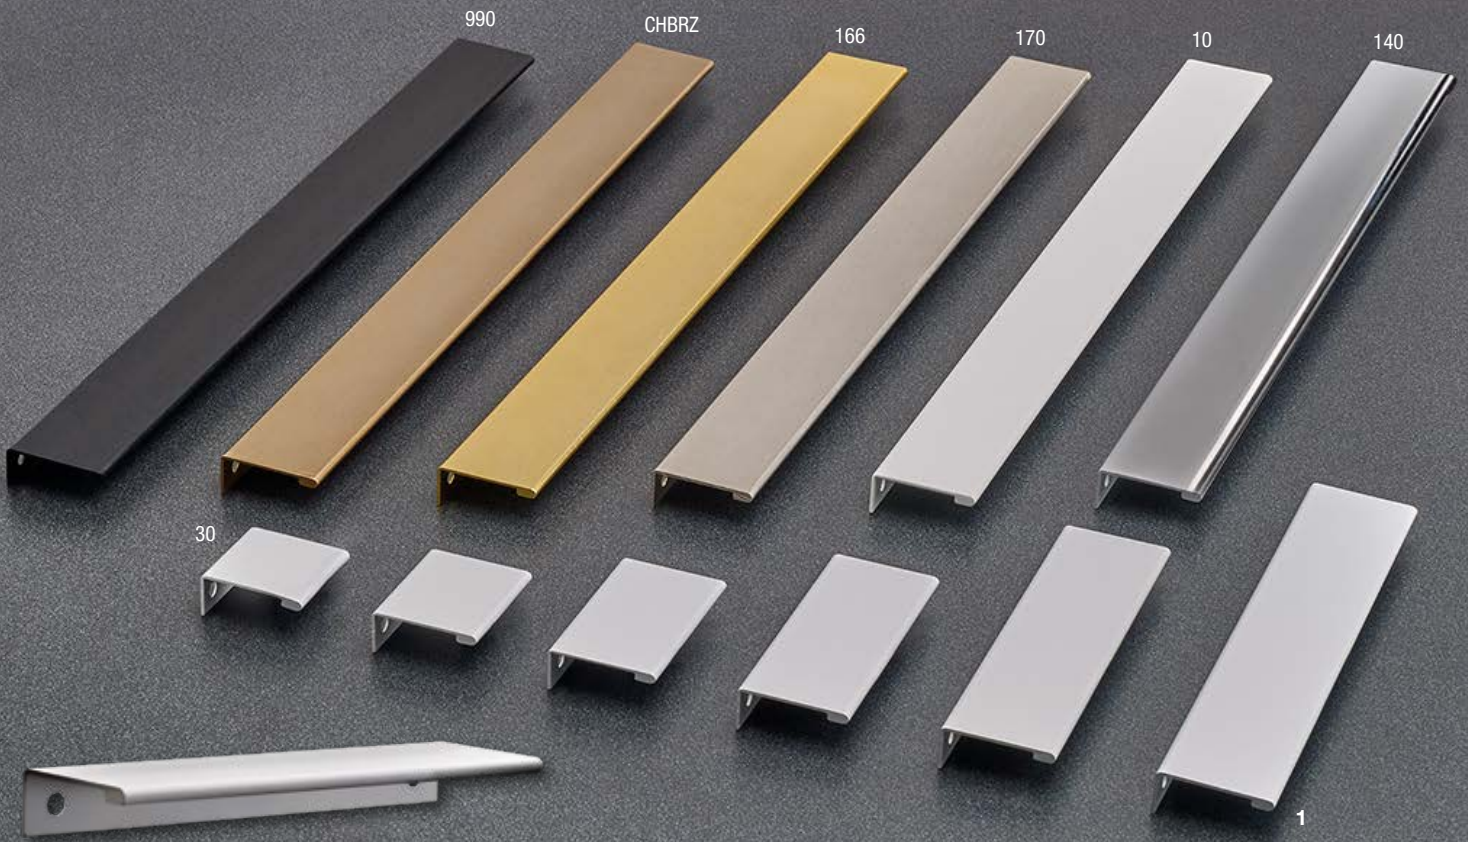

*Handle which complies with Americans with Disabilities Act (ADA) requirements.

REF. NO.	COLOR FINISH	MATERIAL DESCRIPTION	DIMENSION C.C. / Ø	OVERALL DIMENSION (L x P) METRIC	OVERALL DIMENSION (L x P) IMPERIAL	SCREW NAIL
1 BP989825	CHBRZ, 10, 30, 140, 166, 170, 990	Aluminum	25mm c.c.	40 x 42mm	1 9/16" x 1 5/8"	Wood screw
BP989833	CHBRZ, 10, 30, 140, 166, 170, 990	Aluminum	33mm c.c.	50 x 42mm	1 31/32" x 1 5/8"	Wood screw
BP989850	CHBRZ, 10, 30, 140, 166, 170, 990	Aluminum	50mm c.c.	70 x 42mm	2 3/4" x 1 5/8"	Wood screw
BP989880	CHBRZ, 10, 30, 140, 166, 170, 990	Aluminum	80mm c.c.	100 x 42mm	3 15/16" x 1 5/8"	Wood screw
BP9898128	CHBRZ, 10, 30, 140, 166, 170, 990	Aluminum	128mm c.c.	148 x 42mm	5 13/16" x 1 5/8"	Wood screw
BP9898192	CHBRZ, 10, 30, 140, 166, 170, 990	Aluminum	192mm c.c.	212 x 42mm	8 11/32" x 1 5/8"	Wood screw
BP9898416	CHBRZ, 10, 30, 140, 166, 170, 990	Aluminum	*192/416mm c.c.	436 x 42mm	17 3/16" x 1 5/8"	Wood screw

REF. NO.	COLOR FINISH	MATERIAL DESCRIPTION	DIMENSION C.C. / Ø	OVERALL DIMENSION (L x P) METRIC	OVERALL DIMENSION (L x P) IMPERIAL	SCREW NAIL
2 BP9595192*	CHBRZ, 170, 990	Aluminum	192mm c.c.	212 X 50mm	8 3/8" x 2"	Wood screw
BP9595128*	CHBRZ, 170, 990	Aluminum	128mm c.c.	148 x 50mm	5 13/16" x 2"	Wood screw
3 BP969625	CHBRZ, 10, 30, 140, 166, 170, 990	Aluminum	25mm c.c.	40 X 44mm	1 9/16" x 1 3/4"	Wood screw
BP969650	CHBRZ, 10, 30, 140, 166, 170, 990	Aluminum	50mm c.c.	70 x 44mm	2 3/4" x 1 3/4"	Wood screw
BP9696128	CHBRZ, 10, 30, 140, 166, 170, 990	Aluminum	128mm c.c.	148 x 44mm	5 13/16" x 1 3/4"	Wood screw
BP9696192	CHBRZ, 10, 30, 140, 166, 170, 990	Aluminum	192mm c.c.	212 x 44mm	8 3/8" x 1 3/4"	Wood screw
BP9696416	CHBRZ, 10, 30, 140, 166, 170, 990	Aluminum	*192/416mm c.c.	436 x 44mm	17 3/16" x 1 3/4"	Wood screw

*Multiple center to center.