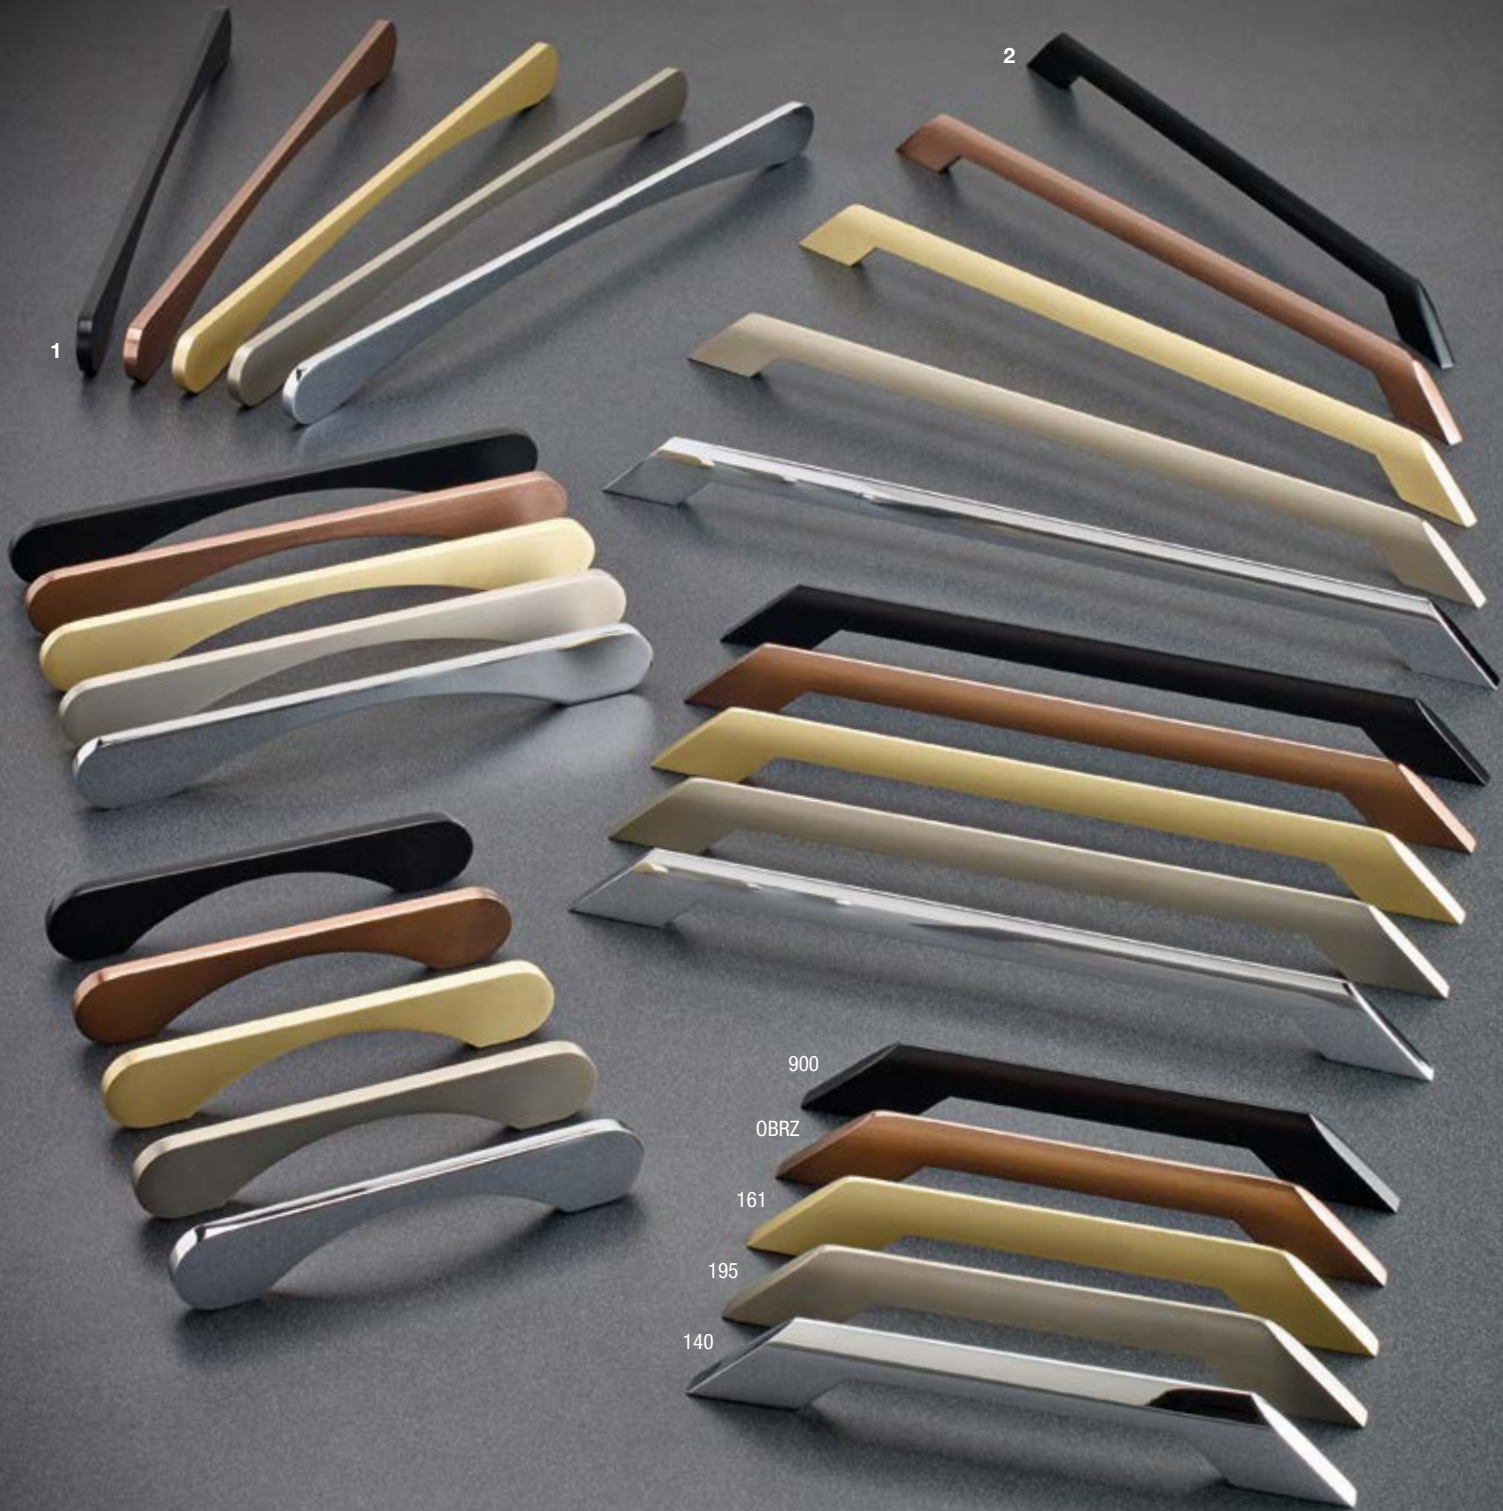

REF. NO.	COLOR FINISH	MATERIAL DESCRIPTION	DIMENSION C.C. / Ø	OVERALL DIMENSION (L x P) METRIC	OVERALL DIMENSION (L x P) IMPERIAL	SCREW NAIL
1 7303416	OBRZ, 140, 161, 195, 900	Metal	416mm c.c.	460 x 34mm	18 1/8" x 1 5/16"	M4
7303224	OBRZ, 140, 161, 195, 900	Metal	224mm c.c.	270 x 34mm	10 5/8" x 1 5/16"	M4
7303128	OBRZ, 140, 161, 195, 900	Metal	128mm c.c.	180 x 34mm	7 1/16" x 1 5/16"	M4

REF. NO.	COLOR FINISH	MATERIAL DESCRIPTION	DIMENSION C.C. / Ø	OVERALL DIMENSION (L x P) METRIC	OVERALL DIMENSION (L x P) IMPERIAL	SCREW NAIL
2 8875416	OBRZ, 140, 161, 195, 900	Metal	416mm c.c.	456 x 37mm	17 15/16" x 1 7/16"	M4
8875320	OBRZ, 140, 161, 195, 900	Metal	320mm c.c.	360 x 37mm	14 3/16" x 1 7/16"	M4
8875192	OBRZ, 140, 161, 195, 900	Metal	192mm c.c.	232 x 37mm	9 1/8" x 1 7/16"	M4