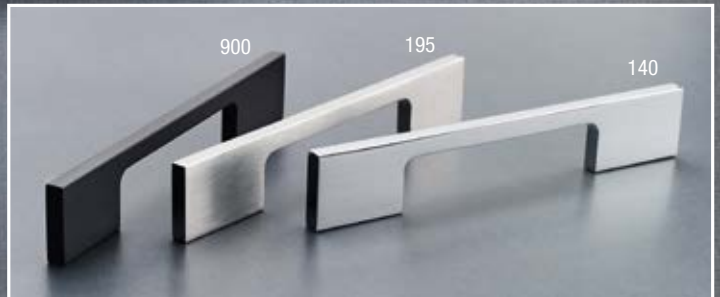

REF. NO.	COLOR FINISH	MATERIAL DESCRIPTION	DIMENSION C.C. / Ø	OVERALL DIMENSION (L x P) METRIC	OVERALL DIMENSION (L x P) IMPERIAL	SCREW NAIL
1 BP72064	140, 195	Aluminum	64mm c.c.	74 x 27mm	2 15/16" x 1 1/16"	8/32
BP72096	140, 195, 900	Aluminum	96mm c.c.	160 x 27mm	6 5/16" x 1 1/16"	8/32
BP720128	140, 195, 900	Aluminum	128mm c.c.	192 x 27mm	7 9/16" x 1 1/16"	8/32
BP720160	140, 195, 900	Aluminum	160mm c.c.	224 x 27mm	8 1 1/16" x 1 1/16"	8/32
BP720192	140, 195	Aluminum	192mm c.c.	253 x 27mm	9 15/16" x 1 1/16"	8/32
BP720256	140, 195	Aluminum	256mm c.c.	320 x 27mm	12 5/8" x 1 1/16"	8/32

REF. NO.	COLOR FINISH	MATERIAL DESCRIPTION	DIMENSION C.C. / Ø	OVERALL DIMENSION (L x P) METRIC	OVERALL DIMENSION (L x P) IMPERIAL	SCREW NAIL
1 BP720320	140, 195, 900	Aluminum	320mm c.c.	384 x 27mm	15 1/8" x 1 1/16"	8/32
BP720416	140, 195	Aluminum	416mm c.c.	480 x 27mm	18 7/8" x 1 1/16"	8/32
BP720480	140, 195	Aluminum	*480mm c.c.	544 x 27mm	21 7/16" x 1 1/16"	8/32
BP720544	140, 195, 900	Aluminum	*544mm c.c.	608 x 27mm	23 15/16" x 1 1/16"	8/32
BP720640	140, 195, 900	Aluminum	*640mm c.c.	704 x 27mm	27 3/4" x 1 1/16"	8/32
BP720768	140, 195, 900	Aluminum	*768mm c.c.	832 x 27mm	32 3/4" x 1 1/16"	8/32

*Multiple center to center.