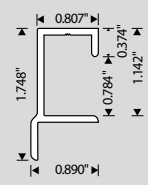

3

REF. NO.	COLOR FINISH	MATERIAL DESCRIPTION	PANEL THICKNESS	OVERALL DIMENSION (L) METRIC	OVERALL DIMENSION (L) IMPERIAL
1	320112 10, 170	Aluminum	5/8" (16mm)	3657mm	12'
	320212 10	Aluminum	3/4" (19mm)	3657mm	12'
2	320012 10, 170	Aluminum	5/8" (16mm)	3657mm	12'
	319912 10, 170	Aluminum	3/4" (19mm)	3657mm	12'
3	415212 10	Aluminum	3/4" (19mm) to 13/16" (21mm)	3657mm	12'
4	314912 10	Aluminum	3/4" (19mm)	3657mm	12'
5	318812 10, 140, 170	Aluminum	5/8" (16mm)	3657mm	12'
	318912 10, 140, 170	Aluminum	3/4" (19mm)	3657mm	12'
6	329112 10, 140, 170	Aluminum	3/4" (19mm)	3657mm	12'
7	318712 10, 170	Aluminum	3/4" (19mm)	3657mm	12'

REF. NO.	COLOR FINISH	MATERIAL DESCRIPTION	PANEL THICKNESS	OVERALL DIMENSION (L) METRIC	OVERALL DIMENSION (L) IMPERIAL
8	329012 10, 170	Aluminum	5/8" (16mm)	3657mm	12'
9	318112 10	Aluminum	5/8" (16mm)	3657mm	12'
	318108 10	Aluminum	5/8" (16mm)	2438mm	8'
10	317912 10	Aluminum	3/4" (19mm)	3657mm	12'
	DP46LBL	Aluminum	3/4" (19mm)	1828mm	6'
11	318312 10, 140	Aluminum	3/4" (19mm)	3657mm	12'
	318308 10	Aluminum	3/4" (19mm)	2438mm	8'
12	318412 10	Aluminum	5/8" (16mm)	3657mm	12'
	318408 10	Aluminum	5/8" (16mm)	2438mm	8'
13	318612 10, 170	Aluminum	5/8" (16mm) to 3/4" (19mm)	3657mm	12'
	318608 10, 170	Aluminum	5/8" (16mm) to 3/4" (19mm)	2438mm	8'
14	70064615 160, 170, 900	Aluminum	3/4" (19mm)	381mm	15"
	70064630 160, 170, 900	Aluminum	3/4" (19mm)	762mm	30"
	70064696 160, 170, 900	Aluminum	3/4" (19mm)	2438mm	96"