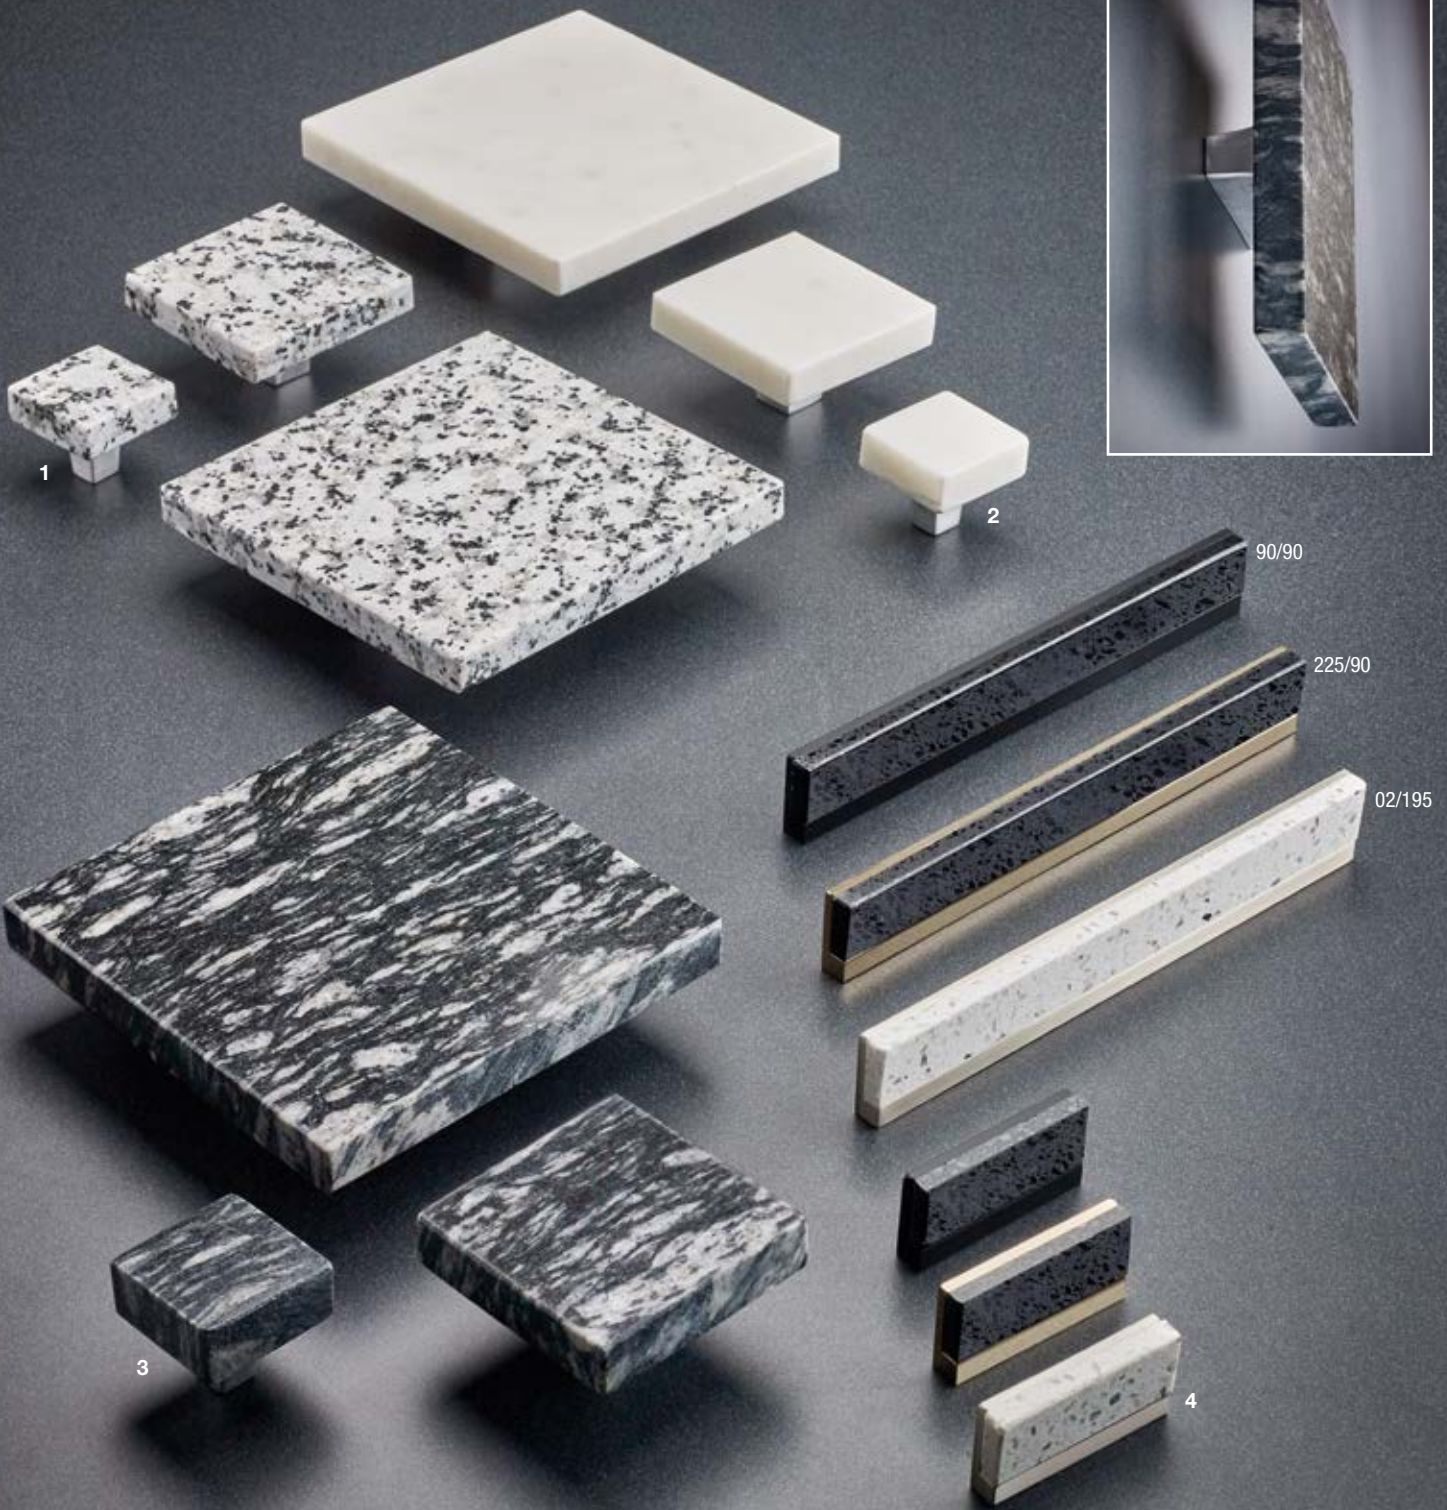

REF. NO.	COLOR FINISH	MATERIAL DESCRIPTION	DIMENSION C.C. / Ø	OVERALL DIMENSION (L x P)		SCREW NAIL
				METRIC	IMPERIAL	
1	BP636040TZ	BAR Terrazzo/metal	12mm c.c.	40 x 40mm	1 9/16" x 1 9/16"	8/32
	BP636075TZ	BAR Terrazzo/metal	32mm c.c.	75 x 40mm	2 15/16" x 1 9/16"	8/32
	BP6360150TZ	BAR Terrazzo/metal	78mm c.c.	150 x 40mm	5 15/16" x 1 9/16"	8/32
2	BP637040MB	COM Marble/metal	12mm c.c.	40 x 40mm	1 9/16" x 1 9/16"	8/32
	BP637075MB	COM Marble/metal	32mm c.c.	75 x 40mm	2 15/16" x 1 9/16"	8/32
	BP6370150MB	COM Marble/metal	78mm c.c.	150 x 40mm	5 15/16" x 1 9/16"	8/32

REF. NO.	COLOR FINISH	MATERIAL DESCRIPTION	DIMENSION C.C. / Ø	OVERALL DIMENSION (L x P)		SCREW NAIL
				METRIC	IMPERIAL	
3	BP636540TZ	TUR Terrazzo/metal	12mm c.c.	40 x 40mm	1 9/16" x 1 9/16"	8/32
	BP636575TZ	TUR Terrazzo/metal	32mm c.c.	75 x 40mm	2 15/16" x 1 9/16"	8/32
	BP6365150TZ	TUR Terrazzo/metal	78mm c.c.	150 x 40mm	5 15/16" x 1 9/16"	8/32
4	431548	02/195, 90/90, 225/90 Terrazzo/metal	48mm c.c.	62 x 10mm	2 7/16" x 3/8"	M4
	4315192	02/195, 90/90, 225/90 Terrazzo/metal	192mm c.c.	206 x 10mm	8 1/8" x 3/8"	M4