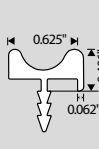

8

REF. NO.	COLOR FINISH	MATERIAL DESCRIPTION	PANEL THICKNESS	OVERALL DIMENSION (L) METRIC	OVERALL DIMENSION (L) IMPERIAL
1	320112 10, 170	Aluminum	5/8" (16mm)	3657mm	12'
	320212 10	Aluminum	3/4" (19mm)	3657mm	12'
2	320012 10, 170	Aluminum	5/8" (16mm)	3657mm	12'
	319912 10, 170	Aluminum	3/4" (19mm)	3657mm	12'
3	415212 10	Aluminum	3/4" (19mm) to 13/16" (21mm)	3657mm	12'
4	314912 10	Aluminum	3/4" (19mm)	3657mm	12'
5	318812 10, 140, 170	Aluminum	5/8" (16mm)	3657mm	12'
	318912 10, 140, 170	Aluminum	3/4" (19mm)	3657mm	12'
6	329112 10, 140, 170	Aluminum	3/4" (19mm)	3657mm	12'
7	318712 10, 170	Aluminum	3/4" (19mm)	3657mm	12'

REF. NO.	COLOR FINISH	MATERIAL DESCRIPTION	PANEL THICKNESS	OVERALL DIMENSION (L) METRIC	OVERALL DIMENSION (L) IMPERIAL
8	329012 10, 170	Aluminum	5/8" (16mm)	3657mm	12'
9	318112 10	Aluminum	5/8" (16mm)	3657mm	12'
	318108 10	Aluminum	5/8" (16mm)	2438mm	8'
10	317912 10	Aluminum	3/4" (19mm)	3657mm	12'
	DP46LBL	Aluminum	3/4" (19mm)	1828mm	6'
11	318312 10, 140	Aluminum	3/4" (19mm)	3657mm	12'
	318308 10	Aluminum	3/4" (19mm)	2438mm	8'
12	318412 10	Aluminum	5/8" (16mm)	3657mm	12'
	318408 10	Aluminum	5/8" (16mm)	2438mm	8'
13	318612 10, 170	Aluminum	5/8" (16mm) to 3/4" (19mm)	3657mm	12'
	318608 10, 170	Aluminum	5/8" (16mm) to 3/4" (19mm)	2438mm	8'
14	70064615 160, 170, 900	Aluminum	3/4" (19mm)	381mm	15"
	70064630 160, 170, 900	Aluminum	3/4" (19mm)	762mm	30"
	70064696 160, 170, 900	Aluminum	3/4" (19mm)	2438mm	96"