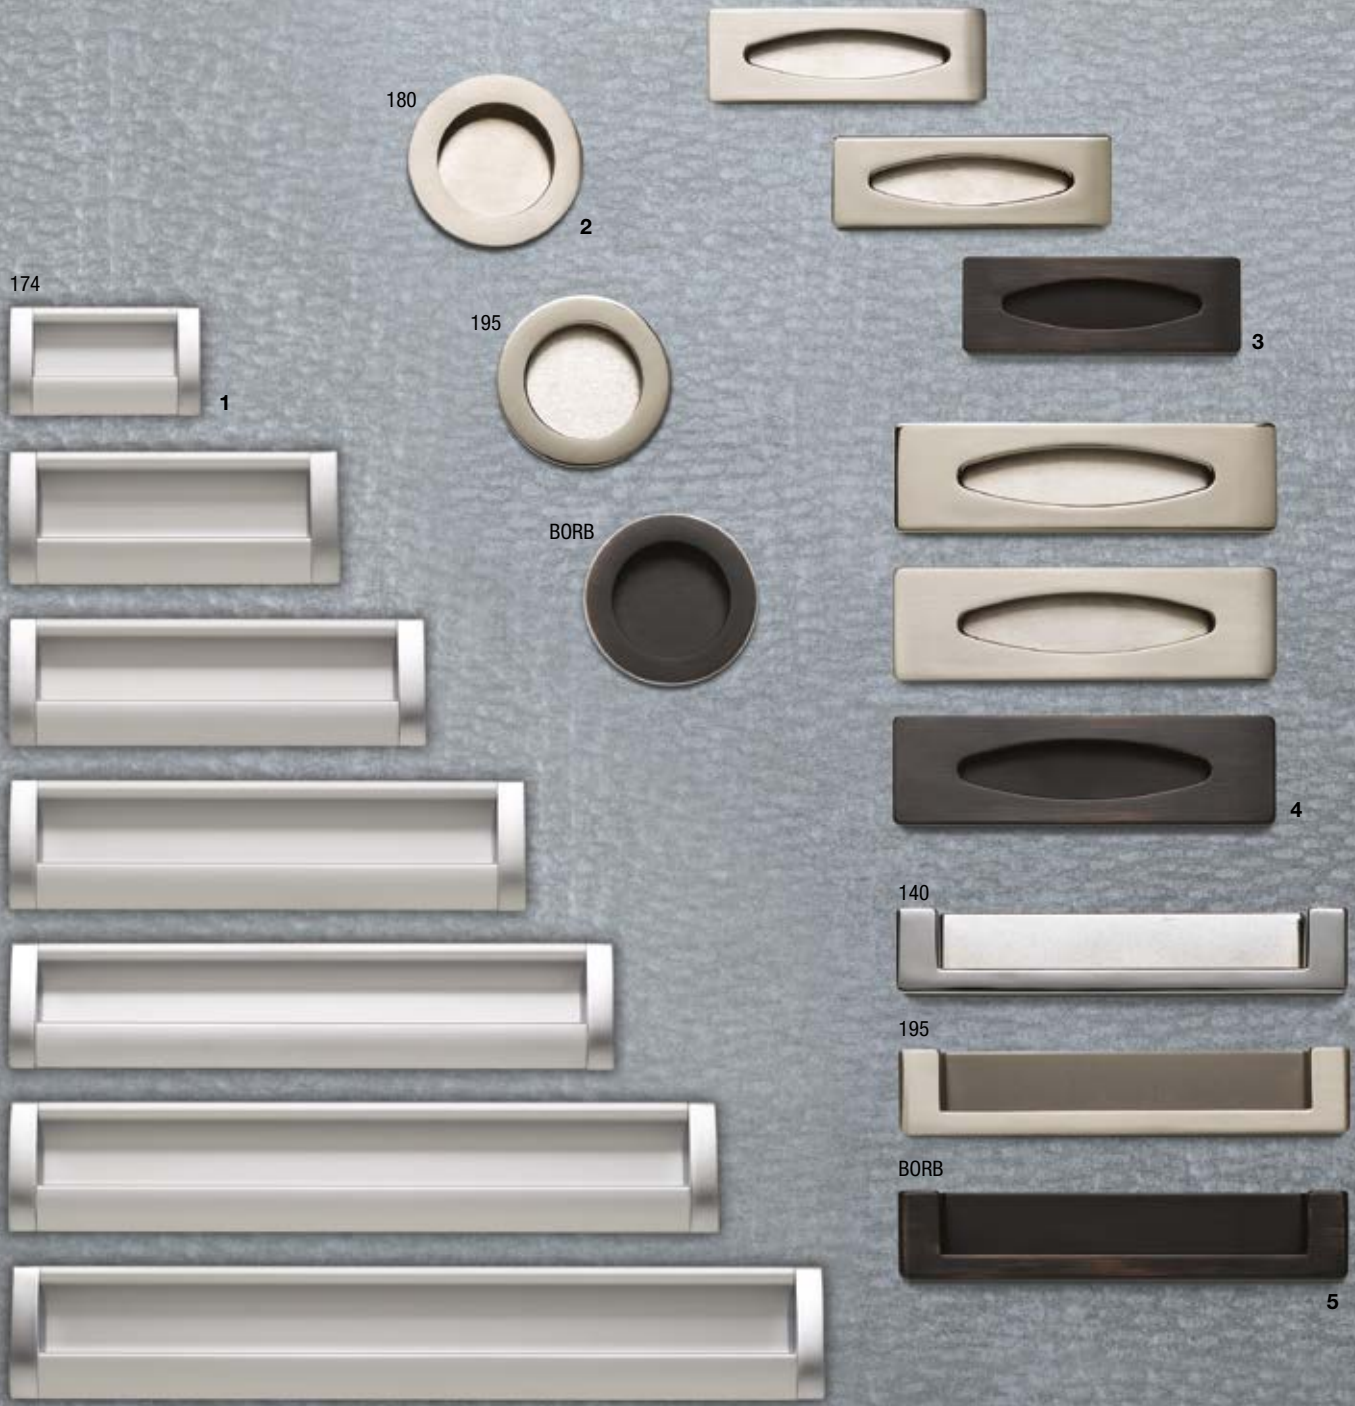

REF. NO.	COLOR FINISH	MATERIAL DESCRIPTION	DIMENSION C.C. / Ø	DRILL HOLE SIZE (L x W x D)		SCREW NAIL	
				METRIC	IMPERIAL		
1	31007564	174, 900	Aluminum	64mm c.c.	77 x 44 x 11mm	3" x 1 3/4" x 7/16"	M4
	31007596	174	Aluminum	96mm c.c.	109 x 44 x 11mm	4 9/32" x 1 3/4" x 7/16"	M4
	310075128	174	Aluminum	128mm c.c.	141 x 44 x 11mm	5 9/16" x 1 3/4" x 7/16"	M4
	310075160	174, 900	Aluminum	160mm c.c.	173 x 44 x 11mm	6 13/16" x 1 3/4" x 7/16"	M4
	310075192	174	Aluminum	192mm c.c.	205 x 44 x 11mm	8 1/16" x 1 3/4" x 7/16"	M4
	310075224	174	Aluminum	224mm c.c.	237 x 44 x 11mm	9 11/32" x 1 3/4" x 7/16"	M4
	310075256	174	Aluminum	256mm c.c.	269 x 44 x 11mm	10 19/32" x 1 3/4" x 7/16"	M4

REF. NO.	COLOR FINISH	MATERIAL DESCRIPTION	DIMENSION C.C. / Ø	DRILL HOLE SIZE (L x W x D)		SCREW NAIL	
				METRIC	IMPERIAL		
2	BP72260	BORB, 180, 195	Metal	Ø 60mm	60 x 13mm	2 3/8" x 1/2"	Recessed and glue
3	BP87076	BORB, 180, 195	Metal	76mm c.c.	92 x 32 x 10mm	3 5/8" x 1 1/4" x 13/32"	8/32
4	BP87096	BORB, 180, 195	Metal	96mm c.c.	128 x 37 x 10mm	5 1/32" x 1 15/32" x 13/32"	8/32
5	BP897128	BORB, 140, 195, 900	Metal	128mm c.c.	150 x 29 x 15mm	5 29/32" x 1 1/8" x 19/32"	8/32

Legend: L= Length W= Width D= Depth