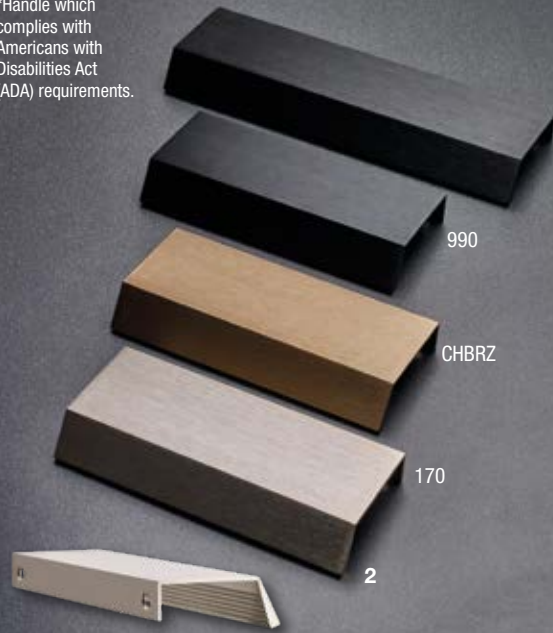

*Handle which complies with Americans with Disabilities Act (ADA) requirements.