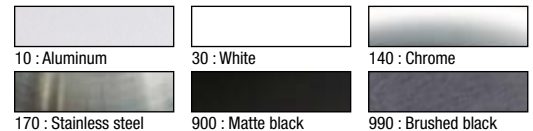

COLOR / FINISH

10 : Aluminum

30 : White

140 : Chrome

170 : Stainless steel

900 : Matte black

990 : Brushed black

*LED tape lights and power supplies are sold separately.

24 V power supply 502406 (6 W), 62415 (15 W), 52430 (30 W) or 52475 (75 W)