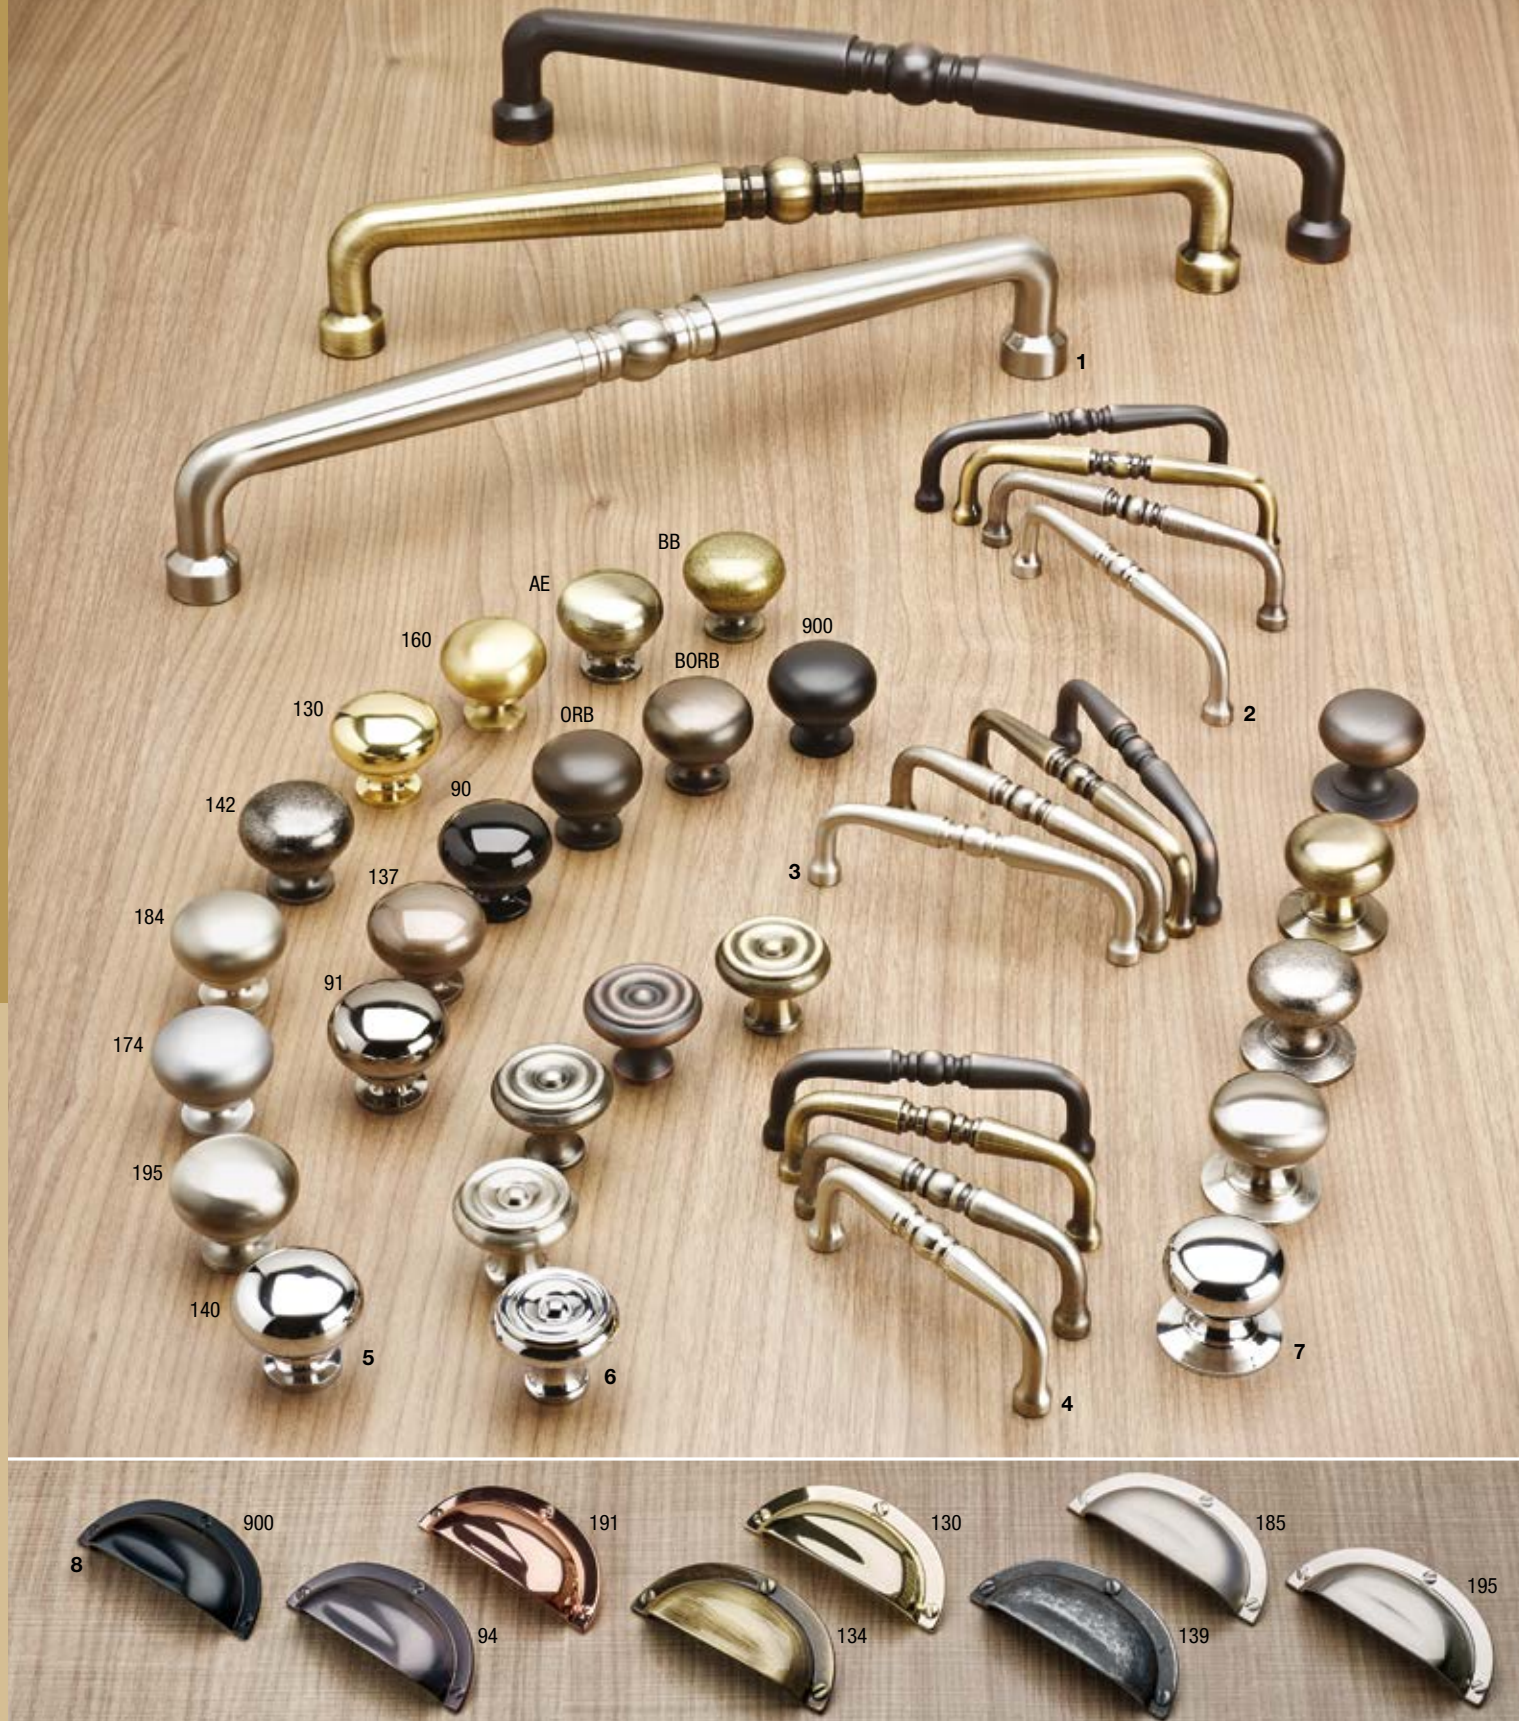

REF. NO.	COLOR FINISH	MATERIAL DESCRIPTION	DIMENSION C.C. / Ø	OVERALL DIMENSION (L x P) METRIC	OVERALL DIMENSION (L x P) IMPERIAL	SCREW NAIL
1	BP82259 AE, BORB, 195	Metal	12" c.c.	325 x 60mm	12 25/32" x 2 3/8"	8/32
2	BP1450 AE, BORB, 142, 195	Metal	3" c.c.	86 x 27mm	3 3/8" x 1 1/16"	8/32
3	BP1451 AE, BORB, 142, 195	Metal	3 1/2" c.c.	98 x 30mm	3 27/32" x 1 3/16"	8/32
4	BP1452A AE, BORB, 142, 195	Metal	96mm c.c.	105 x 30mm	4 1/8" x 1 3/16"	8/32

REF. NO.	COLOR FINISH	MATERIAL DESCRIPTION	DIMENSION C.C. / Ø	OVERALL DIMENSION (L x P) METRIC	OVERALL DIMENSION (L x P) IMPERIAL	SCREW NAIL
5	BP4923 AE, BB, BORB, ORB, 90, 130, 137, 140, 142, 160, 174, 184, 191, 193, 195, 900	Hollow brass	Ø 1 1/4"	32 x 30mm	1 1/4" x 1 3/16"	8/32
6	BP1430 AE, BORB, 140, 142, 195	Brass	Ø 1 1/4"	32 x 30mm	1 1/4" x 1 3/16"	8/32
7	BP39313 AE, BORB, 140, 142, 180, 195	Brass	Ø 31mm	31 x 32mm	1 7/32" x 1 1/4"	8/32
8	BP6440 CHBRZ, 94, 185, 191, 195, 900	Metal	64mm c.c.	96 x 20mm	3 3/4" x 13/16"	M4
	6440 130, 134, 139	Metal	64mm c.c.	96 x 20mm	3 3/4" x 13/16"	M4