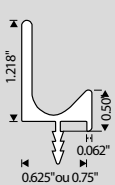

5

REF. NO.	COLOR FINISH	MATERIAL DESCRIPTION	PANEL THICKNESS	OVERALL DIMENSION (L) METRIC	OVERALL DIMENSION (L) IMPERIAL
1	320112 10, 170	Aluminum	5/8" (16mm)	3657mm	12'
	320212 10	Aluminum	3/4" (19mm)	3657mm	12'
2	320012 10, 170	Aluminum	5/8" (16mm)	3657mm	12'
	319912 10, 170	Aluminum	3/4" (19mm)	3657mm	12'
3	415212 10	Aluminum	3/4" (19mm) to 13/16" (21mm)	3657mm	12'
4	314912 10	Aluminum	3/4" (19mm)	3657mm	12'
5	318812 10, 140, 170	Aluminum	5/8" (16mm)	3657mm	12'
	318912 10, 140, 170	Aluminum	3/4" (19mm)	3657mm	12'
6	329112 10, 140, 170	Aluminum	3/4" (19mm)	3657mm	12'
7	318712 10, 170	Aluminum	3/4" (19mm)	3657mm	12'

REF. NO.	COLOR FINISH	MATERIAL DESCRIPTION	PANEL THICKNESS	OVERALL DIMENSION (L) METRIC	OVERALL DIMENSION (L) IMPERIAL
8	329012 10, 170	Aluminum	5/8" (16mm)	3657mm	12'
9	318112 10	Aluminum	5/8" (16mm)	3657mm	12'
	318108 10	Aluminum	5/8" (16mm)	2438mm	8'
10	317912 10	Aluminum	3/4" (19mm)	3657mm	12'
	DP46LBL	Aluminum	3/4" (19mm)	1828mm	6'
11	318312 10, 140	Aluminum	3/4" (19mm)	3657mm	12'
	318308 10	Aluminum	3/4" (19mm)	2438mm	8'
12	318412 10	Aluminum	5/8" (16mm)	3657mm	12'
	318408 10	Aluminum	5/8" (16mm)	2438mm	8'
13	318612 10, 170	Aluminum	5/8" (16mm) to 3/4" (19mm)	3657mm	12'
	318608 10, 170	Aluminum	5/8" (16mm) to 3/4" (19mm)	2438mm	8'
14	70064615 160, 170, 900	Aluminum	3/4" (19mm)	381mm	15"
	70064630 160, 170, 900	Aluminum	3/4" (19mm)	762mm	30"
	70064696 160, 170, 900	Aluminum	3/4" (19mm)	2438mm	96"