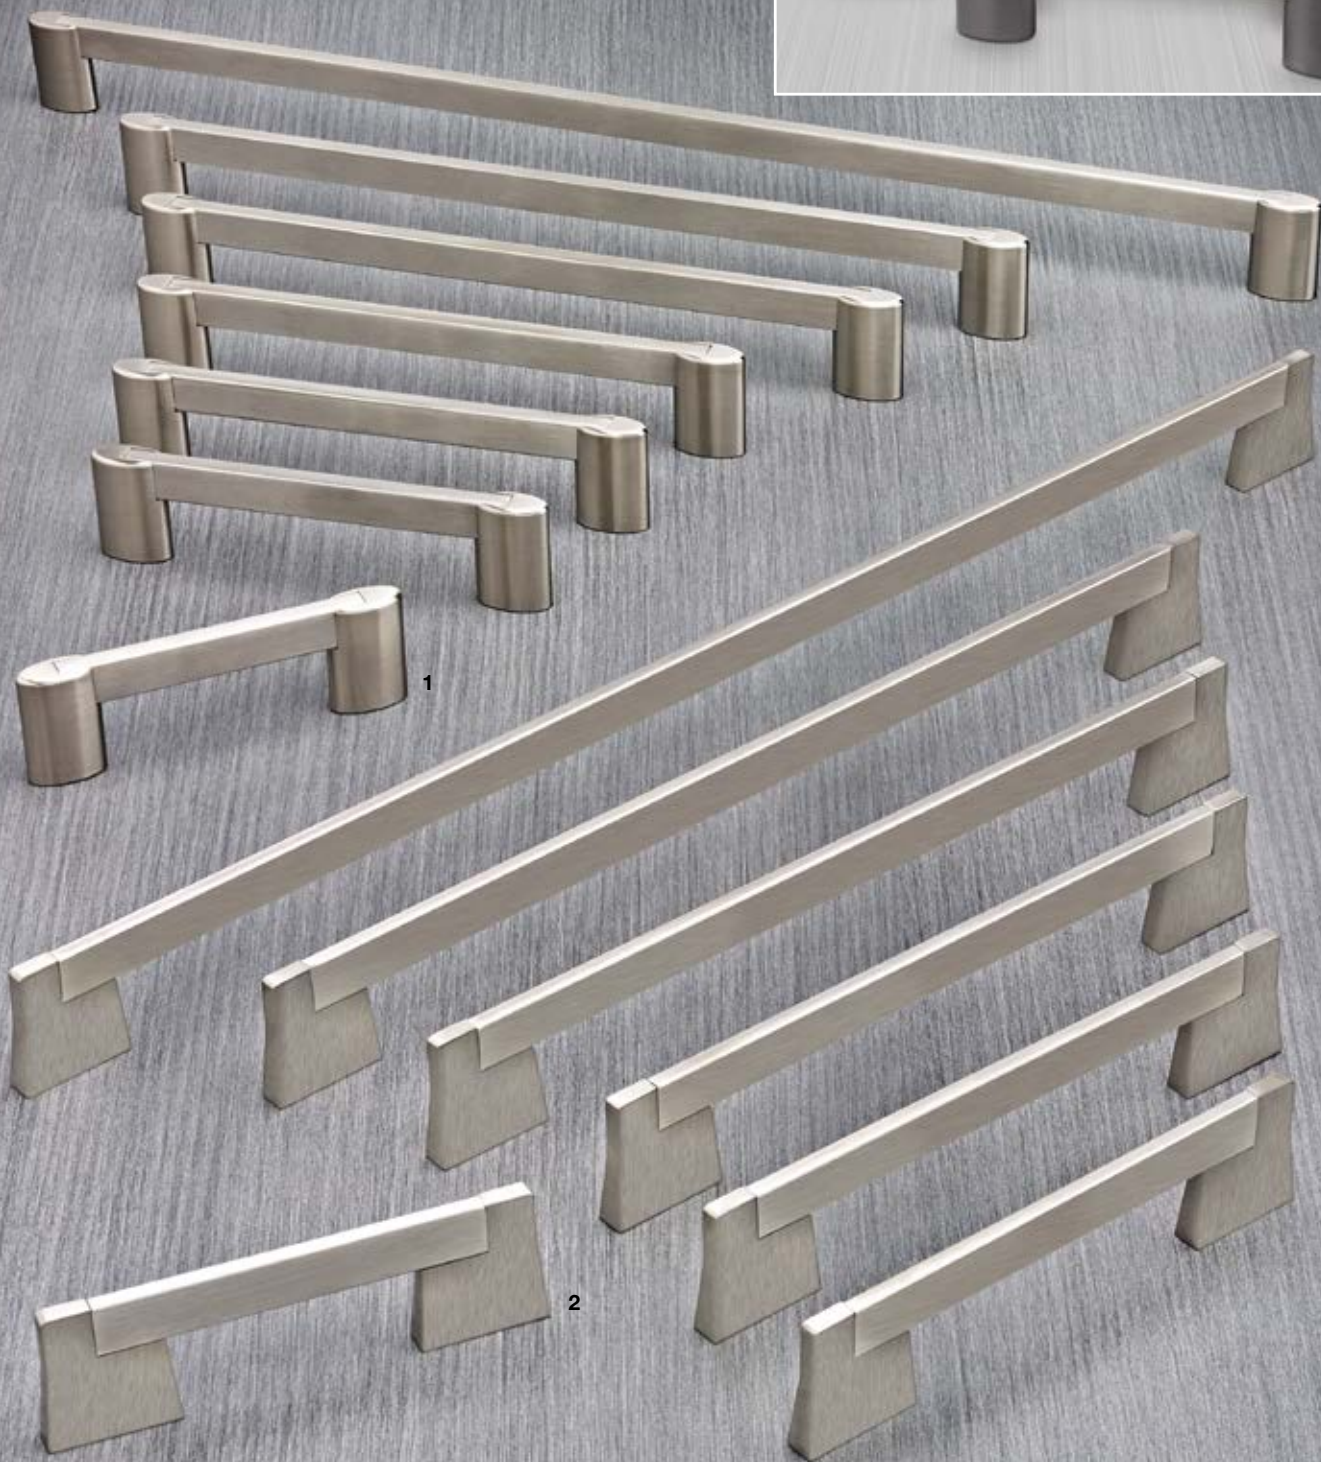

REF. NO.	COLOR FINISH	MATERIAL DESCRIPTION	DIMENSION C.C. / Ø	OVERALL DIMENSION (L x P)		SCREW NAIL
				METRIC	IMPERIAL	
1 BP872896	195, 94/140	Metal	96mm c.c.	121 x 37mm	4 3/4" x 1 15/32"	8/32
BP8728128	195, 94/140	Metal	128mm c.c.	153 x 37mm	6 1/32" x 1 15/32"	8/32
BP8728160	195, 94/140	Metal	160mm c.c.	185 x 37mm	7 9/32" x 1 15/32"	8/32
BP8728192	195, 94/140	Metal	192mm c.c.	217 x 37mm	8 17/32" x 1 15/32"	8/32
BP8728256	195, 94/140	Metal	256mm c.c.	281 x 37mm	11 1/16" x 1 15/32"	8/32
BP8728320	195, 94/140	Metal	320mm c.c.	345 x 37mm	13 19/32" x 1 15/32"	8/32
BP8728480	195, 94/140	Metal	480mm c.c.	505 x 37mm	19 7/8" x 1 15/32"	8/32

REF. NO.	COLOR FINISH	MATERIAL DESCRIPTION	DIMENSION C.C. / Ø	OVERALL DIMENSION (L x P)		SCREW NAIL
				METRIC	IMPERIAL	
2 BP872796	195, 94/140	Metal	96mm c.c.	131 x 39mm	5 5/32" x 1 17/32"	8/32
BP8727128	195, 94/140	Metal	128mm c.c.	163 x 39mm	6 13/32" x 1 17/32"	8/32
BP8727160	195, 94/140	Metal	160mm c.c.	195 x 39mm	7 11/16" x 1 17/32"	8/32
BP8727192	195, 94/140	Metal	192mm c.c.	227 x 39mm	8 15/16" x 1 17/32"	8/32
BP8727256	195, 94/140	Metal	256mm c.c.	291 x 39mm	11 15/32" x 1 17/32"	8/32
BP8727320	195, 94/140	Metal	320mm c.c.	355 x 39mm	14" x 1 17/32"	8/32
BP8727480	195, 94/140	Metal	480mm c.c.	515 x 39mm	20 9/32" x 1 17/32"	8/32