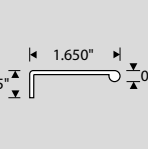

13

REF. NO.	COLOR FINISH	MATERIAL DESCRIPTION	PANEL THICKNESS	OVERALL DIMENSION (L) METRIC	OVERALL DIMENSION (L) IMPERIAL
1	320112 10, 170	Aluminum	5/8" (16mm)	3657mm	12'
	320212 10	Aluminum	3/4" (19mm)	3657mm	12'
2	320012 10, 170	Aluminum	5/8" (16mm)	3657mm	12'
	319912 10, 170	Aluminum	3/4" (19mm)	3657mm	12'
3	415212 10	Aluminum	3/4" (19mm) to 13/16" (21mm)	3657mm	12'
4	314912 10	Aluminum	3/4" (19mm)	3657mm	12'
5	318812 10, 140, 170	Aluminum	5/8" (16mm)	3657mm	12'
	318912 10, 140, 170	Aluminum	3/4" (19mm)	3657mm	12'
6	329112 10, 140, 170	Aluminum	3/4" (19mm)	3657mm	12'
7	318712 10, 170	Aluminum	3/4" (19mm)	3657mm	12'

REF. NO.	COLOR FINISH	MATERIAL DESCRIPTION	PANEL THICKNESS	OVERALL DIMENSION (L) METRIC	OVERALL DIMENSION (L) IMPERIAL
8	329012 10, 170	Aluminum	5/8" (16mm)	3657mm	12'
9	318112 10	Aluminum	5/8" (16mm)	3657mm	12'
	318108 10	Aluminum	5/8" (16mm)	2438mm	8'
10	317912 10	Aluminum	3/4" (19mm)	3657mm	12'
	DP46LBL	Aluminum	3/4" (19mm)	1828mm	6'
11	318312 10, 140	Aluminum	3/4" (19mm)	3657mm	12'
	318308 10	Aluminum	3/4" (19mm)	2438mm	8'
12	318412 10	Aluminum	5/8" (16mm)	3657mm	12'
	318408 10	Aluminum	5/8" (16mm)	2438mm	8'
13	318612 10, 170	Aluminum	5/8" (16mm) to 3/4" (19mm)	3657mm	12'
	318608 10, 170	Aluminum	5/8" (16mm) to 3/4" (19mm)	2438mm	8'
14	70064615 160, 170, 900	Aluminum	3/4" (19mm)	381mm	15"
	70064630 160, 170, 900	Aluminum	3/4" (19mm)	762mm	30"
	70064696 160, 170, 900	Aluminum	3/4" (19mm)	2438mm	96"