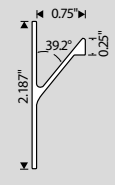

4

REF. NO.	COLOR FINISH	MATERIAL DESCRIPTION	PANEL THICKNESS	OVERALL DIMENSION (L) METRIC	OVERALL DIMENSION (L) IMPERIAL
1	320112 10, 170	Aluminum	5/8" (16mm)	3657mm	12'
	320212 10	Aluminum	3/4" (19mm)	3657mm	12'
2	320012 10, 170	Aluminum	5/8" (16mm)	3657mm	12'
	319912 10, 170	Aluminum	3/4" (19mm)	3657mm	12'
3	415212 10	Aluminum	3/4" (19mm) to 13/16" (21mm)	3657mm	12'
4	314912 10	Aluminum	3/4" (19mm)	3657mm	12'
5	318812 10, 140, 170	Aluminum	5/8" (16mm)	3657mm	12'
	318912 10, 140, 170	Aluminum	3/4" (19mm)	3657mm	12'
6	329112 10, 140, 170	Aluminum	3/4" (19mm)	3657mm	12'
7	318712 10, 170	Aluminum	3/4" (19mm)	3657mm	12'

REF. NO.	COLOR FINISH	MATERIAL DESCRIPTION	PANEL THICKNESS	OVERALL DIMENSION (L) METRIC	OVERALL DIMENSION (L) IMPERIAL
8	329012 10, 170	Aluminum	5/8" (16mm)	3657mm	12'
9	318112 10	Aluminum	5/8" (16mm)	3657mm	12'
	318108 10	Aluminum	5/8" (16mm)	2438mm	8'
10	317912 10	Aluminum	3/4" (19mm)	3657mm	12'
	DP46LBL	Aluminum	3/4" (19mm)	1828mm	6'
11	318312 10, 140	Aluminum	3/4" (19mm)	3657mm	12'
	318308 10	Aluminum	3/4" (19mm)	2438mm	8'
12	318412 10	Aluminum	5/8" (16mm)	3657mm	12'
	318408 10	Aluminum	5/8" (16mm)	2438mm	8'
13	318612 10, 170	Aluminum	5/8" (16mm) to 3/4" (19mm)	3657mm	12'
	318608 10, 170	Aluminum	5/8" (16mm) to 3/4" (19mm)	2438mm	8'
14	70064615 160, 170, 900	Aluminum	3/4" (19mm)	381mm	15"
	70064630 160, 170, 900	Aluminum	3/4" (19mm)	762mm	30"
	70064696 160, 170, 900	Aluminum	3/4" (19mm)	2438mm	96"