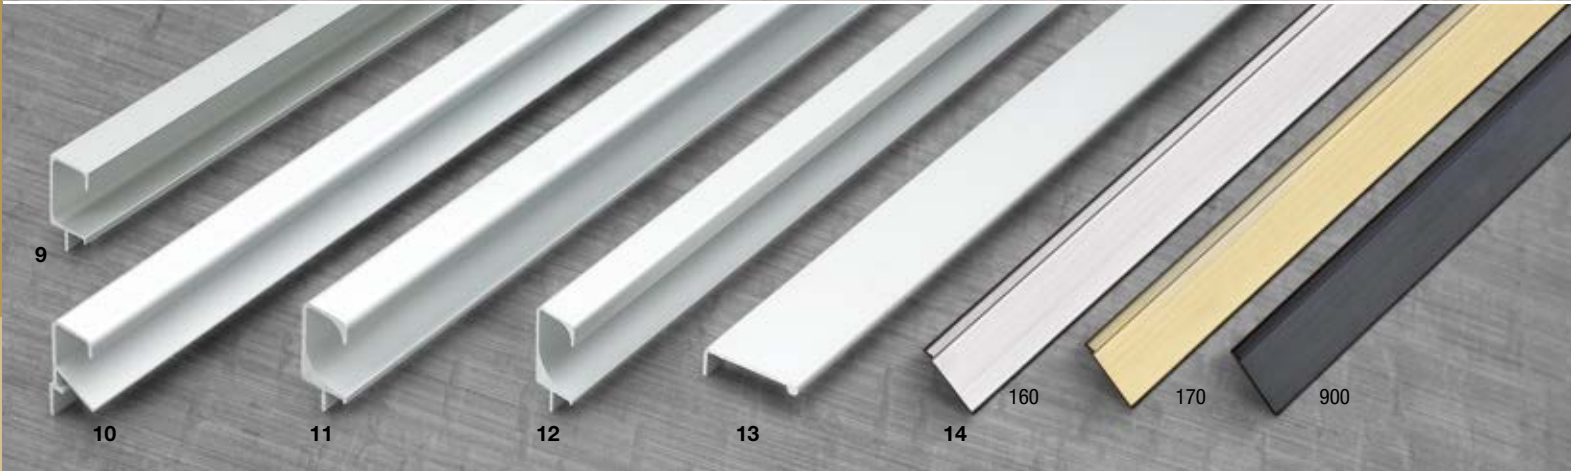

REF. NO.	COLOR FINISH	MATERIAL DESCRIPTION	PANEL THICKNESS	OVERALL DIMENSION (L) METRIC	OVERALL DIMENSION (L) IMPERIAL
1	320112 10, 170	Aluminum	5/8" (16mm)	3657mm	12'
	320212 10	Aluminum	3/4" (19mm)	3657mm	12'
2	320012 10, 170	Aluminum	5/8" (16mm)	3657mm	12'
	319912 10, 170	Aluminum	3/4" (19mm)	3657mm	12'
3	415212 10	Aluminum	3/4" (19mm) to 13/16" (21mm)	3657mm	12'
4	314912 10	Aluminum	3/4" (19mm)	3657mm	12'
5	318812 10, 140, 170	Aluminum	5/8" (16mm)	3657mm	12'
	318912 10, 140, 170	Aluminum	3/4" (19mm)	3657mm	12'
6	329112 10, 140, 170	Aluminum	3/4" (19mm)	3657mm	12'
7	318712 10, 170	Aluminum	3/4" (19mm)	3657mm	12'

REF. NO.	COLOR FINISH	MATERIAL DESCRIPTION	PANEL THICKNESS	OVERALL DIMENSION (L) METRIC	OVERALL DIMENSION (L) IMPERIAL
8	329012 10, 170	Aluminum	5/8" (16mm)	3657mm	12'
9	318112 10	Aluminum	5/8" (16mm)	3657mm	12'
	318108 10	Aluminum	5/8" (16mm)	2438mm	8'
10	317912 10	Aluminum	3/4" (19mm)	3657mm	12'
	DP46LBL	Aluminum	3/4" (19mm)	1828mm	6'
11	318312 10, 140	Aluminum	3/4" (19mm)	3657mm	12'
	318308 10	Aluminum	3/4" (19mm)	2438mm	8'
12	318412 10	Aluminum	5/8" (16mm)	3657mm	12'
	318408 10	Aluminum	5/8" (16mm)	2438mm	8'
13	318612 10, 170	Aluminum	5/8" (16mm) to 3/4" (19mm)	3657mm	12'
	318608 10, 170	Aluminum	5/8" (16mm) to 3/4" (19mm)	2438mm	8'
14	70064615 160, 170, 900	Aluminum	3/4" (19mm)	381mm	15"
	70064630 160, 170, 900	Aluminum	3/4" (19mm)	762mm	30"
	70064696 160, 170, 900	Aluminum	3/4" (19mm)	2438mm	96"