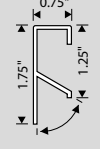

9

REF. NO.	COLOR FINISH	MATERIAL DESCRIPTION	PANEL THICKNESS	OVERALL DIMENSION (L) METRIC	OVERALL DIMENSION (L) IMPERIAL
1	320112 10, 170	Aluminum	5/8" (16mm)	3657mm	12'
	320212 10	Aluminum	3/4" (19mm)	3657mm	12'
2	320012 10, 170	Aluminum	5/8" (16mm)	3657mm	12'
	319912 10, 170	Aluminum	3/4" (19mm)	3657mm	12'
3	415212 10	Aluminum	3/4" (19mm) to 13/16" (21mm)	3657mm	12'
4	314912 10	Aluminum	3/4" (19mm)	3657mm	12'
5	318812 10, 140, 170	Aluminum	5/8" (16mm)	3657mm	12'
	318912 10, 140, 170	Aluminum	3/4" (19mm)	3657mm	12'
6	329112 10, 140, 170	Aluminum	3/4" (19mm)	3657mm	12'
7	318712 10, 170	Aluminum	3/4" (19mm)	3657mm	12'

REF. NO.	COLOR FINISH	MATERIAL DESCRIPTION	PANEL THICKNESS	OVERALL DIMENSION (L) METRIC	OVERALL DIMENSION (L) IMPERIAL
8	329012 10, 170	Aluminum	5/8" (16mm)	3657mm	12'
9	318112 10	Aluminum	5/8" (16mm)	3657mm	12'
	318108 10	Aluminum	5/8" (16mm)	2438mm	8'
10	317912 10	Aluminum	3/4" (19mm)	3657mm	12'
	DP46LBL	Aluminum	3/4" (19mm)	1828mm	6'
11	318312 10, 140	Aluminum	3/4" (19mm)	3657mm	12'
	318308 10	Aluminum	3/4" (19mm)	2438mm	8'
12	318412 10	Aluminum	5/8" (16mm)	3657mm	12'
	318408 10	Aluminum	5/8" (16mm)	2438mm	8'
13	318612 10, 170	Aluminum	5/8" (16mm) to 3/4" (19mm)	3657mm	12'
	318608 10, 170	Aluminum	5/8" (16mm) to 3/4" (19mm)	2438mm	8'
14	70064615 160, 170, 900	Aluminum	3/4" (19mm)	381mm	15"
	70064630 160, 170, 900	Aluminum	3/4" (19mm)	762mm	30"
	70064696 160, 170, 900	Aluminum	3/4" (19mm)	2438mm	96"